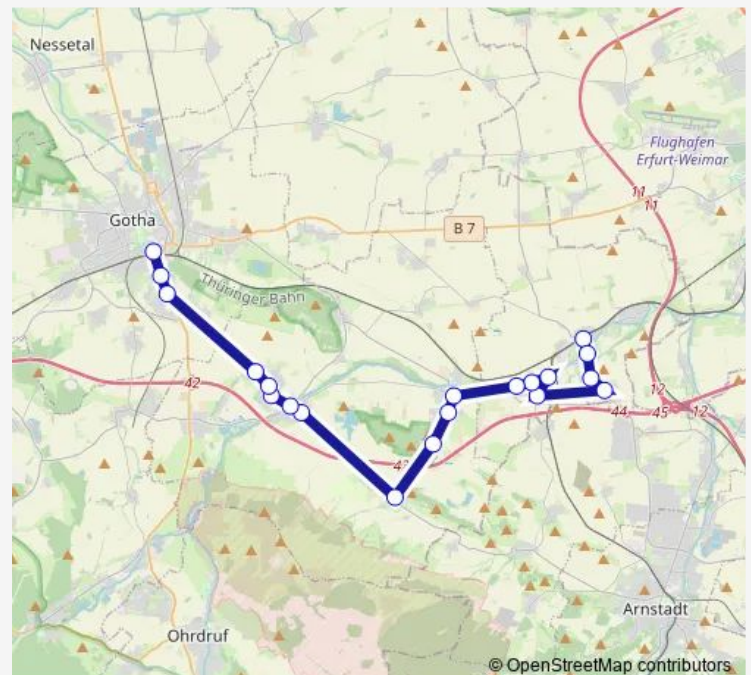

Neudietendorf, Regelschule

Neudietendorf, Gymnasium

Neudietendorf, Bahnhof

Route schedule

Gotha, Hauptbahnhof — Neudietendorf, Bahnhof

Monday 05:23-18:53

Tuesday 05:23-18:53

Wednesday 05:23-18:53

Thursday 05:23-18:53

Friday 05:23-18:53

Saturday 07:44-15:44

Sunday —

Route info

Direction: Gotha, Hauptbahnhof

Stops: 21

Trip Duration: 1 hour 3 min

870

Direction

Neudietendorf, Regelschule — Gotha, Hauptbahnhof

19 stops

[Open route schedule](#)

Neudietendorf, Regelschule

Neudietendorf, Gymnasium

Neudietendorf, Feuerwehr

Friday 07:12

Saturday —

Sunday —

Route info

Direction: Wechmar

Stops: 7

Trip Duration: 0 hour 21 min

Direction