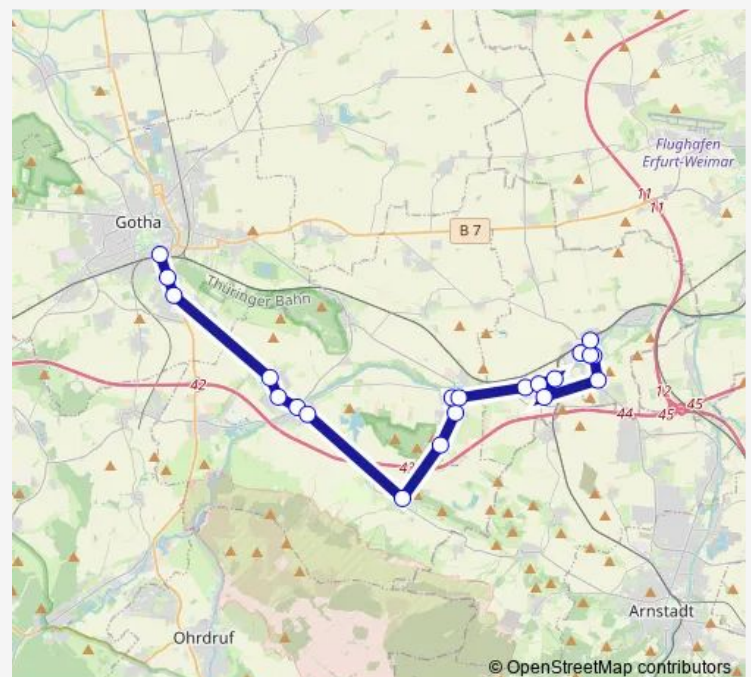

Gotha, Tierpark

Gotha, Hauptbahnhof

Route schedule

Neudietendorf, Bahnhof — Gotha, Hauptbahnhof

Monday 11:12-15:12

Tuesday 11:12-15:12

Wednesday 11:12-15:12

Thursday 11:12-15:12

Friday 11:12-15:12

Saturday —

Sunday —

Route info

Direction: Neudietendorf, Bahnhof

Stops: 20

Trip Duration: 1 hour 2 min

870

BusMaps

Direction

Wechmar — Gotha, Siebleben, Gymnasium

7 stops

[Open route schedule](#)

Wechmar

Wechmar, Gewerbegebiet

Günthersleben, Sicklerstraße

Wednesday 07:12

Thursday 07:12

Friday 07:12

Saturday —

Sunday —

Route info

Direction: Wechmar

Stops: 7