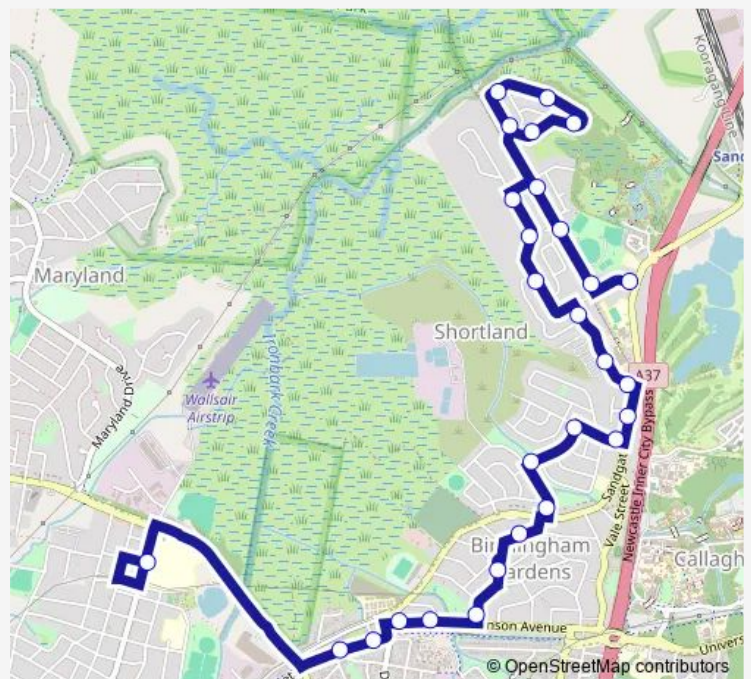

### Direction

Callaghan College Wallsend Campus, Macquarie St — Marton St At Sandgate Rd

28 stops

[Open route schedule](#)

- Callaghan College Wallsend Campus, Macquarie St
- Cameron St Opp Nash St
- Cameron St Before Tillie St
- Birmingham Gardens Ambulance Station, Wilkinson Av
- Wilkinson Av At Cunningham St
- Englund St At Wilkinson Av
- Burke Pl Before Timmins St
- Rae St At Heritage Pl
- Cobby St At Rabaul St
- Derna Rd At Cobby St
- Derna Rd At Bardia Rd
- Bardia Rd Before Sandgate Rd
- Sandgate Rd At Hansen Pl
- Mawson St After Sandgate Rd
- Mawson St Opp Hunter Valley Private Hospital
- Mawson St At Alister St
- Marsden St Before Alister St
- 67 Marsden St
- Marsden St Opp Mort Lane
- Karoo St After Alderson St

### Route schedule

Callaghan College Wallsend Campus, Macquarie St — Marton St At Sandgate Rd

Monday	15:23
Tuesday	15:23
Wednesday	15:23
Thursday	15:23
Friday	13:42
Saturday	—
Sunday	—

### Route info

Direction: Callaghan College Wallsend Campus, Macquarie St

Stops: 28

Trip Duration: 0 hour 22 min

870 — Callaghan College, Wallsend Campus to Marton St, Shortland

Lyall Park, Long Cres

72 Blanch St

Blanch St After Alderson St

King St At Karloo St

King St After Mort St

King St After Cora Pl

King St After Marton St

Marton St At Sandgate Rd

870 School Bus time schedules and route maps are available in an offline PDF at [busmaps.com](https://busmaps.com). Use the [busmaps.com](https://busmaps.com) website to see live bus times, train schedule or subway schedule, and step-by-step directions for all public transit in Newcastle