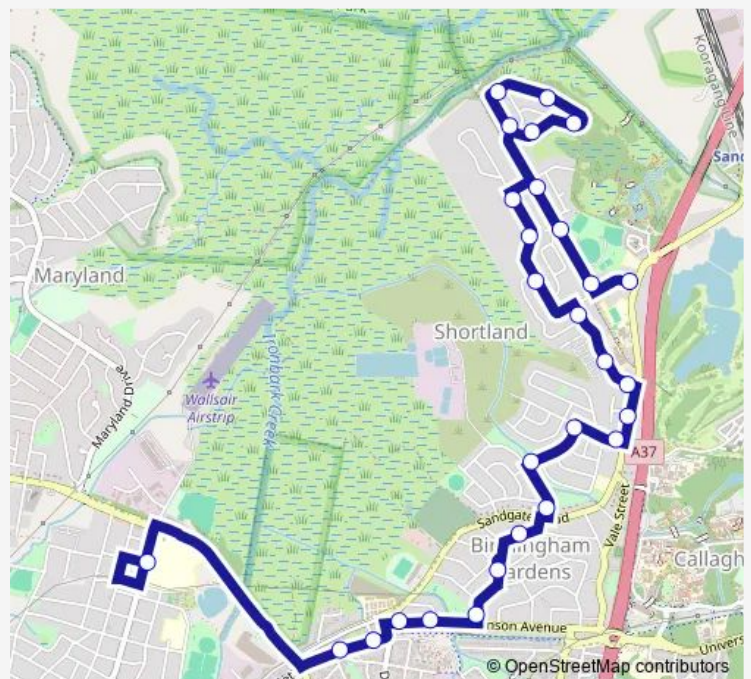

### Direction

Callaghan College Wallsend Campus, Macquarie St — Marton St At Sandgate Rd

28 stops

[Open route schedule](#)

- Callaghan College Wallsend Campus, Macquarie St
- Cameron St Opp Nash St
- Cameron St Before Tillie St
- Birmingham Gardens Ambulance Station, Wilkinson Av
- Wilkinson Av At Cunningham St
- Englund St At Wilkinson Av
- Burke Pl Before Timmins St
- Rae St At Heritage Pl
- Cobby St At Rabaul St
- Derna Rd At Cobby St
- Derna Rd At Bardia Rd
- Bardia Rd Before Sandgate Rd
- Sandgate Rd At Hansen Pl
- Mawson St After Sandgate Rd
- Mawson St Opp Hunter Valley Private Hospital
- Mawson St At Alister St
- Marsden St Before Alister St
- 67 Marsden St
- Marsden St Opp Mort Lane
- Karlool St After Alderson St

### Route schedule

Callaghan College Wallsend Campus, Macquarie St — Marton St At Sandgate Rd

Monday	15:23
Tuesday	15:23
Wednesday	15:23
Thursday	15:23
Friday	13:42
Saturday	—
Sunday	—

### Route info

Direction: Callaghan College Wallsend Campus, Macquarie St

Stops: 28

Trip Duration: 0 hour 22 min

Lyll Park, Long Cres

72 Blanch St

Blanch St After Alderson St

King St At Karloo St

King St After Mort St

King St After Cora Pl

King St After Marton St

Marton St At Sandgate Rd

870 School Bus time schedules and route maps are available in an offline PDF at [busmaps.com](https://busmaps.com). Use the [busmaps.com](https://busmaps.com) website to see live bus times, train schedule or subway schedule, and step-by-step directions for all public transit in Newcastle