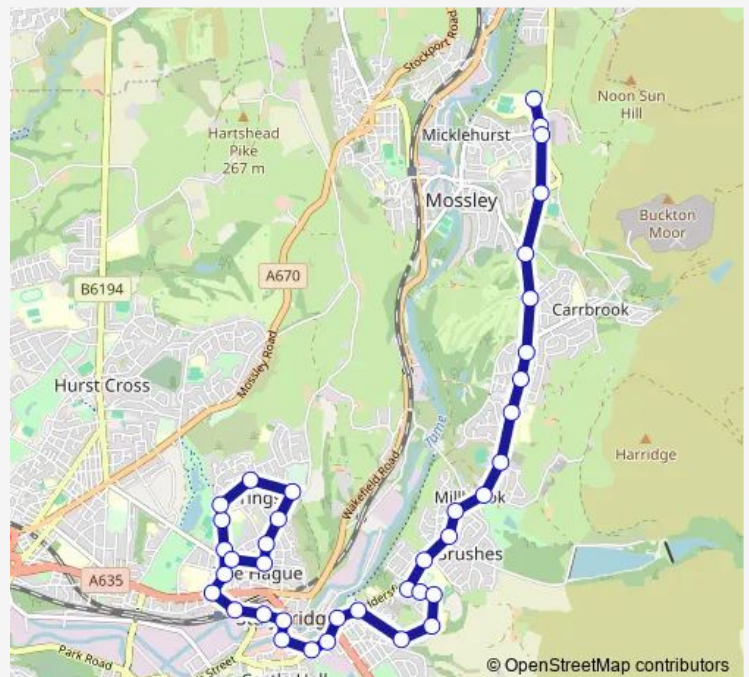

Thursday 15:10

Friday 14:40

Saturday —

Sunday —

Route info

Direction: Mossley Hollins High School

Stops: 38

Trip Duration: 0 hour 31 min