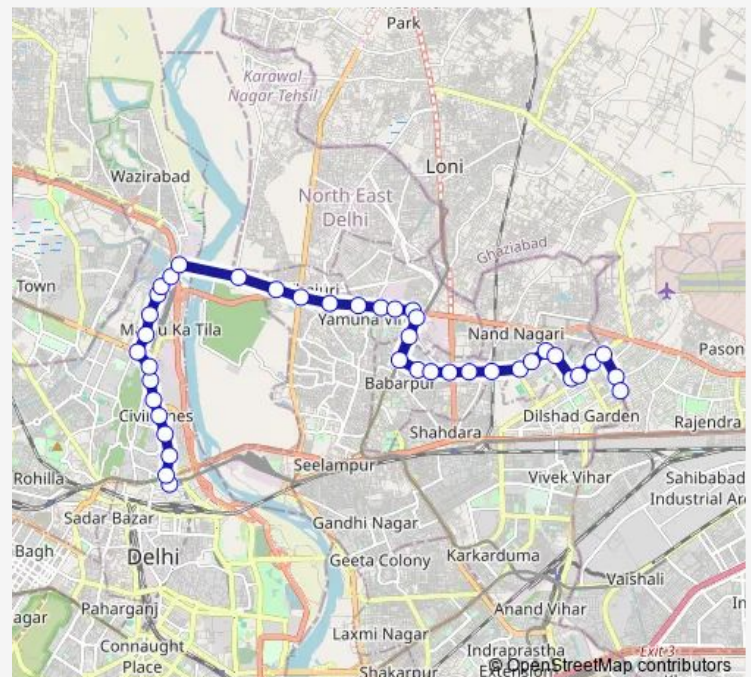

### Route schedule

Mori Gate Terminal — Dilshad Garden Depot Cluster

Monday 13:30-16:20

Tuesday 13:30-16:20

Wednesday 13:30-16:20

Thursday 13:30-16:20

Friday 13:30-16:20

Saturday 13:30-16:20

### Route info

Direction: Mori Gate Terminal

Stops: 41

Trip Duration: 1 hour 13 min

■ 239clup

C 4 Yamuna Vihar

Gokul Puri

C4 Yamuna Vihar Crossing