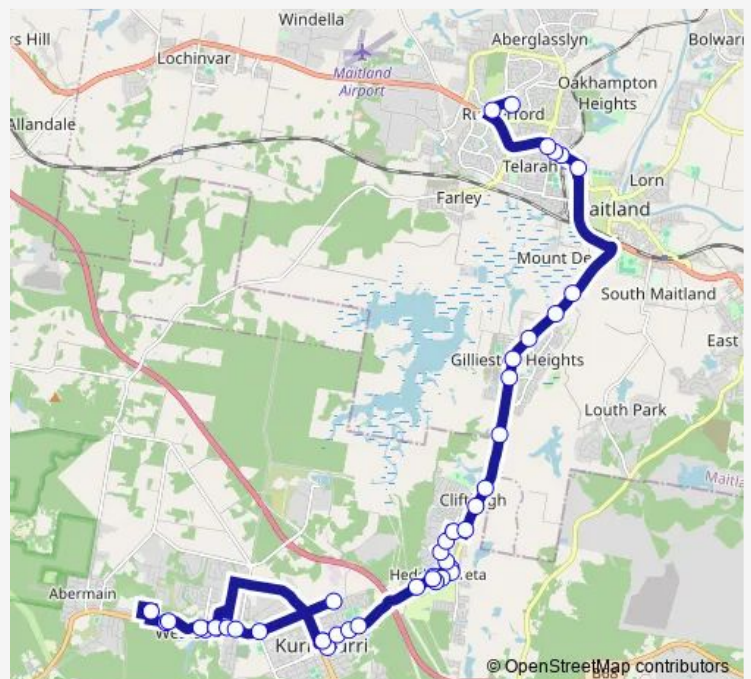

### Direction

Kurri Kurri High School, Northcote St — Rutherford Public School, Weblands St

43 stops

[Open route schedule](#)

Kurri Kurri High School, Northcote St

Station St At First St

Cessnock Rd Before Kline St

### Route schedule

Kurri Kurri High School, Northcote St — Rutherford Public School, Weblands St

Monday 14:50

Tuesday 14:50

Wednesday 14:50

Thursday 14:50

Friday 14:50

Saturday —

### Route info

Direction: Kurri Kurri High School, Northcote St

Stops: 43

Trip Duration: 1 hour 5 min

Adams St At Heddon St

Adams St After Stanford St

Adams St At Young St

Young St At Main Rd