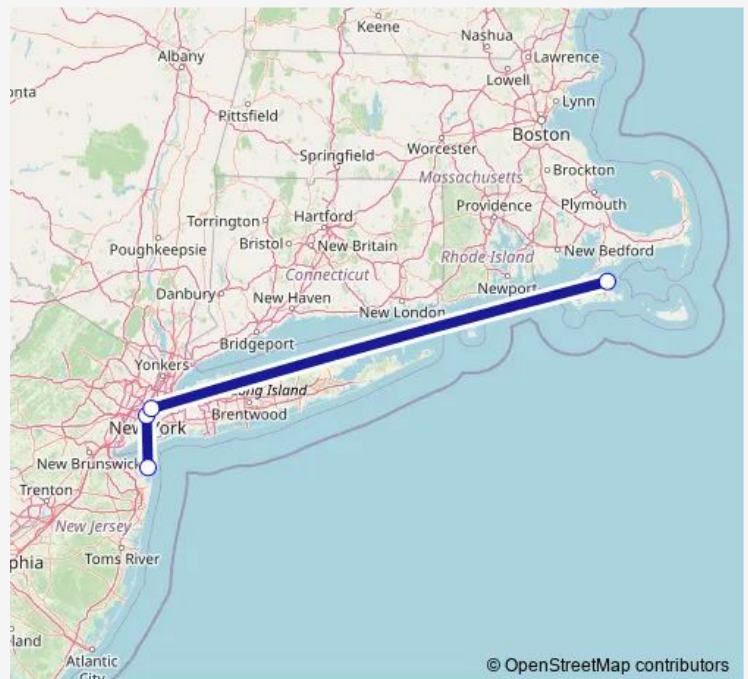

## Ferry New York-Martha's Vineyard

[Go to website](#)

### Direction

Connor's Dock — Oak Bluffs Terminal

4 stops

[Open route schedule](#)

Connor's Dock

Pier 11 (Wall Street)

East 35th Street

Oak Bluffs Terminal

### Route schedule

Connor's Dock — Oak Bluffs Terminal

Monday	—
Tuesday	—
Wednesday	—
Thursday	—
Friday	—
Saturday	—
Sunday	15:30

### Route info

Direction: Connor's Dock

Stops: 4

Trip Duration: 6 hour 30 min

 New York-Martha's Vineyard

**Direction**

Oak Bluffs Terminal — Connor's Dock

4 stops