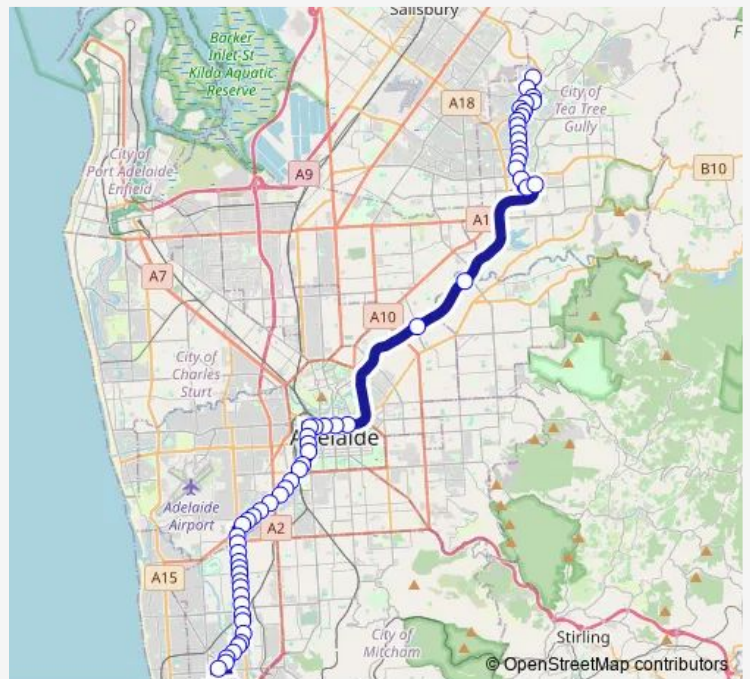

Stop 29 Finniss St - West side

Stop 28 Finniss St - North West side

Stop 27 Finniss St - North West side

Stop 26 Finniss St - West side

Stop 25 Finniss St - North West side

Stop 24 Marion Rd - West side

Stop 23 Marion Rd - West side

Stop 22 Marion Rd - West side

Stop 21 Marion Rd - West side

Stop 20 Marion Rd - West side

Stop 19 Marion Rd - West side

Stop 18 Marion Rd - West side

Stop 17 Marion Rd - West side

Stop 16 Marion Rd - West side

Stop 15 Marion Rd - West side

Stop 14 Marion Rd - West side

Stop 13 Marion Rd - West side

Stop 12 Marion Rd - West side

Stop 10 Anzac Hwy - North West side

Route schedule

Zone B Marion Interchange - North side — Zone B Golden Grove Interchange

Monday	05:43-17:15
Tuesday	05:43-17:15
Wednesday	05:43-17:15
Thursday	05:43-17:15
Friday	05:43-17:15
Saturday	—
Sunday	—

Route info

Direction: Zone B Marion Interchange - North side

Stops: 61

Trip Duration: 1 hour 14 min