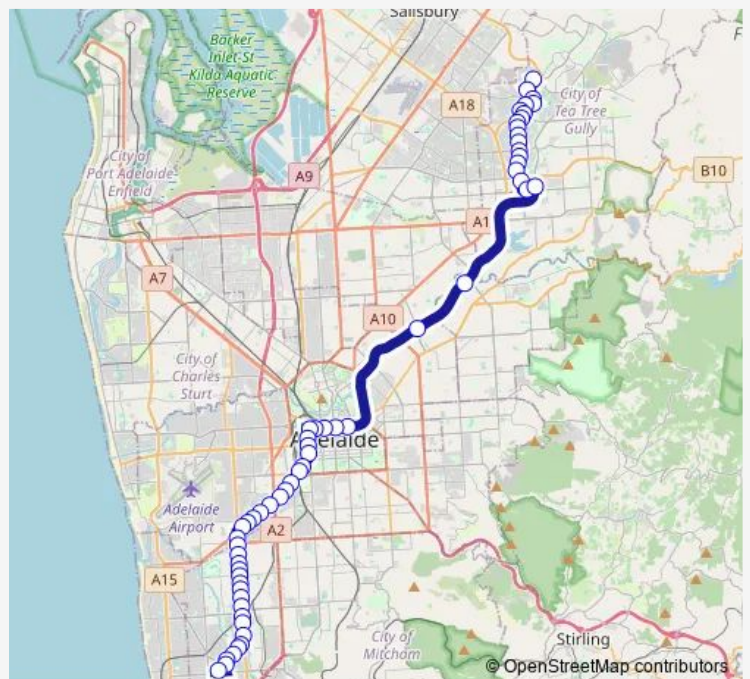

Stop 22 Marion Rd - West side

Stop 21 Marion Rd - West side

Stop 20 Marion Rd - West side

Stop 19 Marion Rd - West side

Stop 18 Marion Rd - West side

Stop 17 Marion Rd - West side

Stop 16 Marion Rd - West side

Stop 15 Marion Rd - West side

Stop 14 Marion Rd - West side

Stop 13 Marion Rd - West side

Stop 12 Marion Rd - West side

Stop 10 Anzac Hwy - North West side

**Route schedule**

Zone B Marion Interchange - North side — Zone E Golden Grove Interchange

Monday	07:52-23:45
Tuesday	07:52-23:45
Wednesday	07:52-23:45
Thursday	07:52-23:45
Friday	07:52-23:45
Saturday	06:59-23:45
Sunday	08:18-23:45

**Route info**

Direction: Zone B Marion Interchange - North side

Stops: 58

Trip Duration: 1 hour 11 min

M44 — Marion Centre Interchange to Golden Grove Interchange

Stop 9 Anzac Hwy - North West side

Stop 8 Anzac Hwy - North West side

Stop 7 Anzac Hwy - North West side

Stop 6 Anzac Hwy - North West side