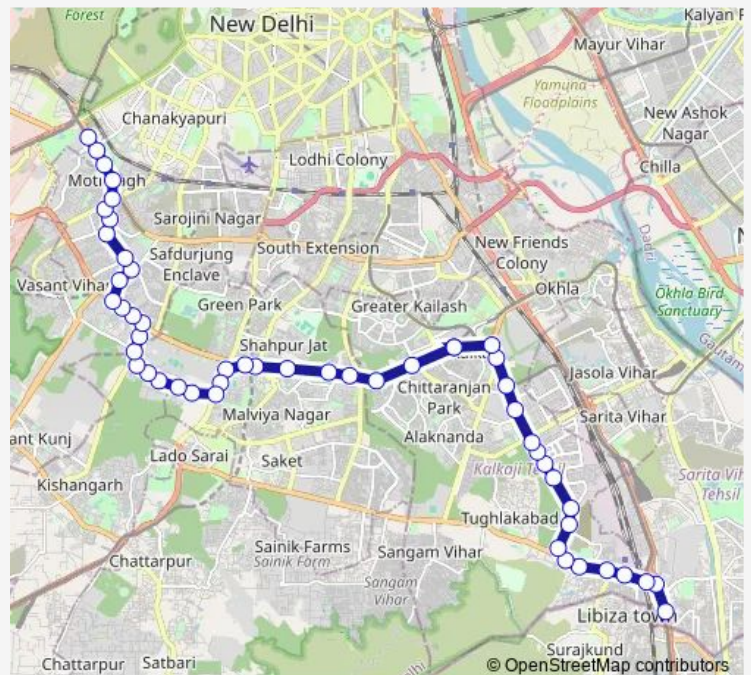

Bus 511aup

[Go to website](#)

Direction

Badarpur Border (T) — Arsd College (Dhaulta Kuan)

52 stops

[Open route schedule](#)

Badarpur Border (T)

Jaitpur Crossing

Badarpur M B Road / Rajiv Gandhi Stadium

Prehlab Pur

Surajkund Crossing

Lal Kuan

Prem Nagar

Maa Anand Mayee Marg

Tekhhand Depot Dtc

ESI Hospital

Okhla Phase 1

Indra Kalyan Vihar

Bank

Crpf Camp / Crown Plaza

C-Lal Chowk

Kalkaji Depot

Govind Puri Metro Station

Kalkaji Mandir (Maaanandmayeemarg)

Nehru Place Terminal

Nehru Place

Pumphosh Enclave

Route schedule

Badarpur Border (T) — Arsd College (Dhaulta Kuan)

Monday 06:40-22:17

Tuesday 06:40-22:17

Wednesday 06:40-22:17

Thursday 06:40-22:17

Friday 06:40-22:17

Saturday 06:40-22:17

Sunday 06:40-22:17

Route info

Direction: Badarpur Border (T)

Stops: 52

Trip Duration: 1 hour 32 min

■ 511aup