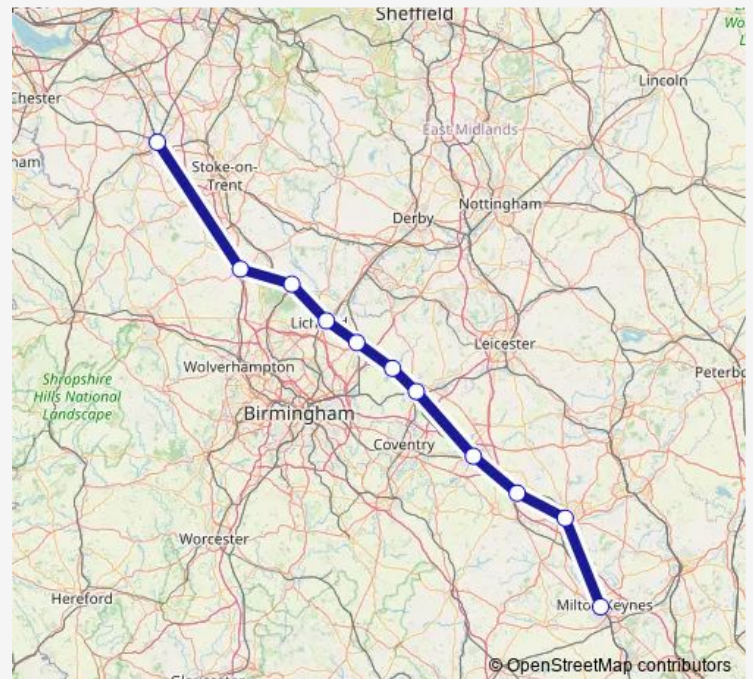

### Route schedule

Crewe — Milton Keynes Central

Monday —

Tuesday —

Wednesday —

Thursday —

Friday —

Saturday —

### Route info

Direction: Crewe

Stops: 10

Trip Duration: 1 hour 36 min

■ Lm:Cre->Mkc — LM train service from CRE to Mkc