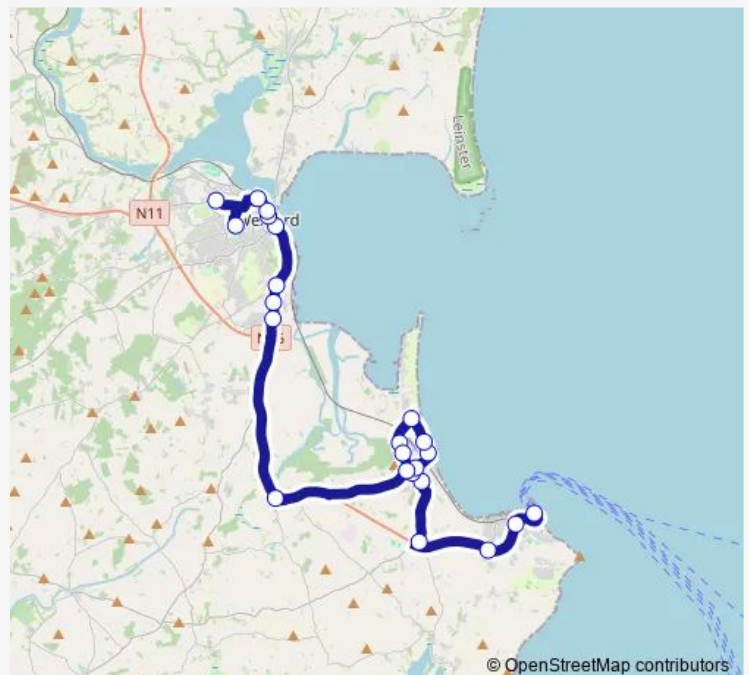

Bus 387 Wexford - Rosslare Harbour

[Go to website](#)

Direction

Rosslare Europort — Hospital Newtown Rd

23 stops

[Open route schedule](#)

Rosslare Europort

Rosslare Harbour

Kilrane

Tagoat North

Drimagh Close

Cois Mara

Mauritiustown Road

Rosslare Garda Stn

Rosslare Post Office

Rosslare Strand Road

Route info

Direction: Rosslare Europort

Stops: 23

Trip Duration: 0 hour 55 min

387 — Wexford - Rosslare Harbour

Belvedere Road

Hospital Newtown Rd

Direction

Belvedere Road — Rosslare Europort

23 stops

[Open route schedule](#)

Belvedere Road

Hospital Newtown Rd

Wexford Station

Custom House Quay

Paul Quay