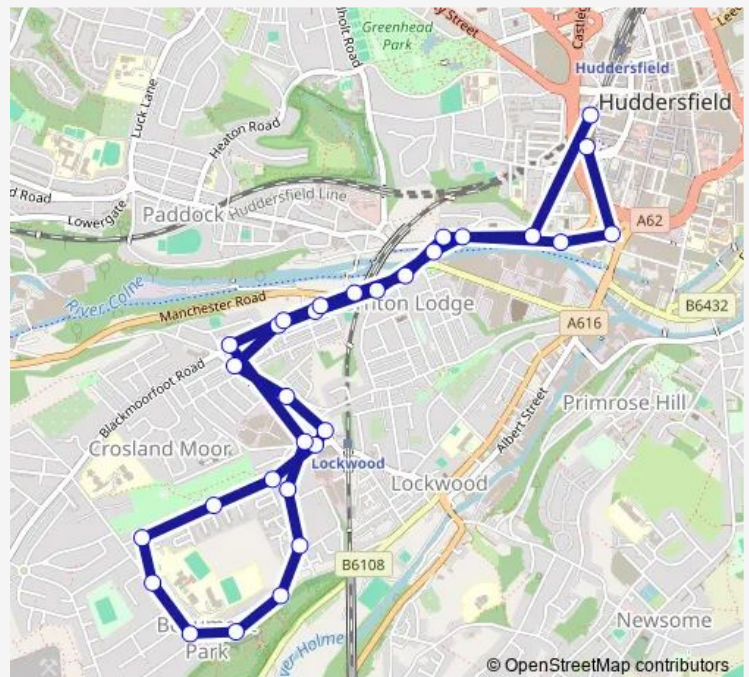

Thursday 16:47

Friday 16:47

Saturday —

Sunday —

Route info

Direction: Bus Station stand W

Stops: 30

Trip Duration: 0 hour 33 min

Route info

Direction: Bus Station stand X

Stops: 30

Trip Duration: 0 hour 33 min

Birkhouse Lane

Thornton Lodge Road

Longroyd Lane

Bankfield Road

Monday 17:47

Tuesday 17:47

Wednesday 17:47

Thursday 17:47

Friday 17:47

Saturday —

Sunday —

Route info

Direction: Bus Station stand V

Stops: 30

Trip Duration: 0 hour 33 min

Birkhouse Lane

Thornton Lodge Road

Longroyd Lane

Bankfield Road

Bus Station