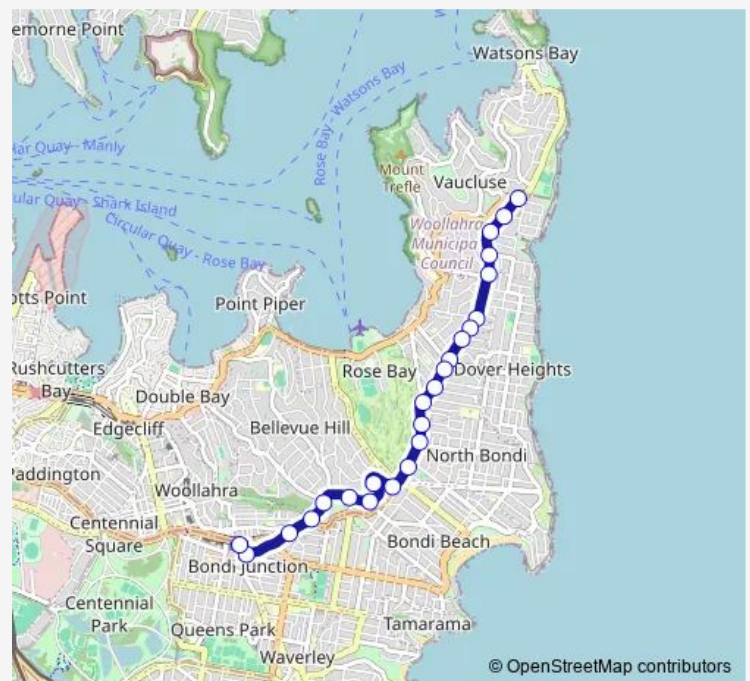

Bus 387 Bondi Junction to South Head Cemetery

[Go to website](#)

Direction

Bondi Junction Station, Stand C — Old South Head Rd
Opp South Head Cemetery

23 stops

[Open route schedule](#)

- Bondi Junction Station, Stand C
- Westfield Bondi Junction, Oxford St
- Old South Head Rd Before Edgecliff Rd
- Victoria Rd After Old South Head Rd
- Victoria Rd Opp Bellevue Hill Public School
- Birriga Rd Opp Banksia Rd
- Birriga Rd At Benelong Cres
- Birriga Rd At Bundarra Rd
- Birriga Rd Before O'Sullivan Rd
- Old South Head Rd After O'Sullivan Rd
- Old South Head Rd Opp Roe St
- Old South Head Rd Opp Chaleyer St
- Old South Head Rd At Wilberforce Av
- Old South Head Rd At Dover Rd
- Old South Head Rd Opp Roberts St
- Old South Head Rd Opp Princess St
- Old South Head Rd Opp Lancaster Rd
- Old South Head Rd Opp Kobada Rd
- Old South Head Rd At Captain Pipers Rd
- Old South Head Rd At Clarendon St
- Old South Head Rd At Billong Av

Route info

Direction: Bondi Junction Station, Stand C

Stops: 23

Trip Duration: 0 hour 24 min

387 — Bondi Junction to South Head Cemetery

Old South Head Rd At Laguna St

Old South Head Rd Opp South Head Cemetery

Old South Head Rd At Military Rd

Old South Head Rd Opp Towns Rd

Old South Head Rd Opp Fernleigh Av

Old South Head Rd After Princess St

Old South Head Rd At Roberts St

Old South Head Rd At Dover Rd

Old South Head Rd At Beaumont St

Sunday 05:14-00:16⁺¹

Route info

Direction: South Head Cemetery, Old South Head Rd

Stops: 24

Trip Duration: 0 hour 27 min

387 Bus time schedules and route maps are available in an offline PDF at busmaps.com. Use the busmaps.com website to see live bus times, train schedule or subway schedule, and step-by-step directions for all public transit in Sydney