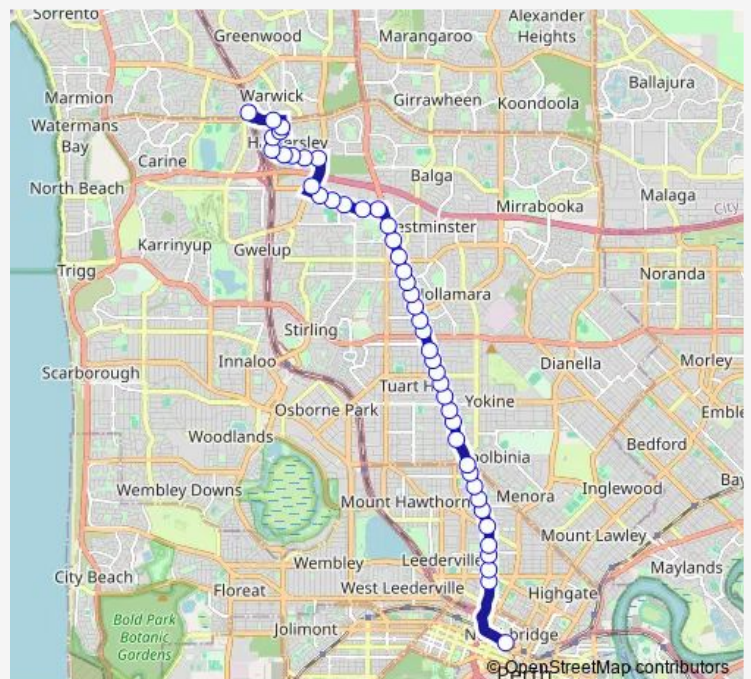

Direction

Warwick Stn Stand 7 — Perth Busport Zone B

44 stops

[Open route schedule](#)

- Warwick Stn Stand 7
- Beach Rd After Springvale Dr
- Belvedere Rd After Beach Rd
- Eglinton Cr After Belvedere Rd
- Eglinton Cr Before Felstead Cr
- Eglinton Cr After Bentley St
- Eglinton Cr After Barnato St
- Eglinton Cr Before Dutton Cr
- Eglinton Cr After Hornet St
- Eglinton Cr Before Erindale Rd
- Erindale Rd After Reid Hwy
- Balcatta Rd After Erindale Rd
- Balcatta Rd Before Natalie Wy
- Balcatta Rd Before Kenhelm St
- Balcatta Rd After Geddes St
- Balcatta Rd Before Wanneroo Rd
- Wanneroo Rd After Amberley Wy
- Wanneroo Rd After Main St
- Wanneroo Rd Before Amelia St
- Wanneroo Rd After Amelia St
- Wanneroo Rd Before Ravenswood Dr

Route schedule

Warwick Stn Stand 7 — Perth Busport Zone B

Monday	10:01-18:49
Tuesday	10:01-18:49
Wednesday	10:01-18:49
Thursday	10:01-18:49
Friday	10:01-18:49
Saturday	—
Sunday	—

Route info

Direction: Warwick Stn Stand 7

Stops: 44

Trip Duration: 0 hour 37 min

Wanneroo Rd After Ravenswood Dr

Wanneroo Rd After Sylvia St

Wanneroo Rd After Nollamara Av

Wanneroo Rd After Harrison St

Wanneroo Rd After Morley Dr

Wanneroo Rd After Swan St

Direction: Warwick Stn Stand 7

Stops: 18

Trip Duration: 0 hour 16 min

387 Bus time schedules and route maps are available in an offline PDF at busmaps.com. Use the busmaps.com website to see live bus times, train schedule or subway schedule, and step-by-step directions for all public transit in Perth