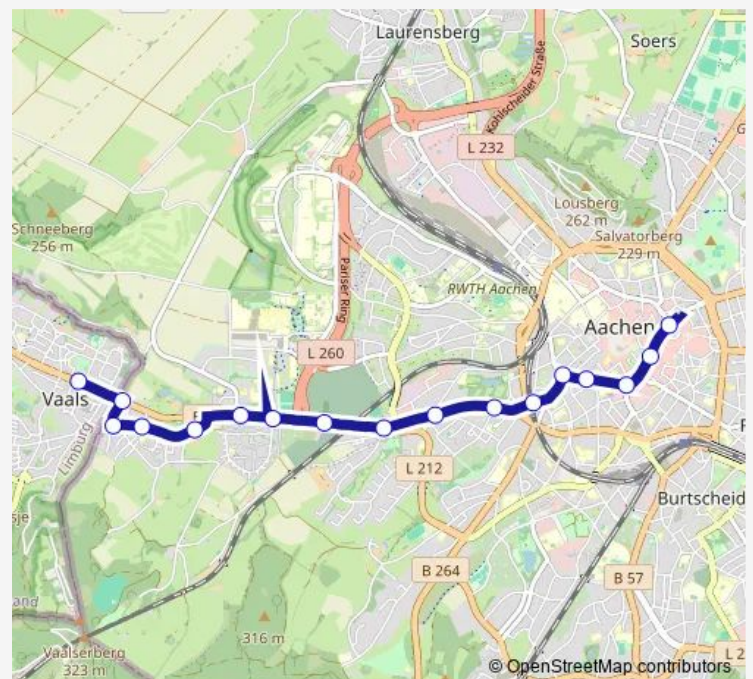

Friday

—

Saturday

—

Sunday

10:33-13:32

Route info

Direction:

Stops: 0

Trip Duration: — min

■ 25e — zusätzliche Einsatzwagen an Schultagen

Direction

Aachen, Bushof — Vaals, Busstation

17 stops

[Open route schedule](#)

Aachen, Bushof

14:28-17:28

Route info

Direction: Aachen, Bushof

Stops: 17

Trip Duration: 0 hour 20 min

Direction

Vaals, Busstation — Aachen, Bushof

16 stops

10:41-12:29

Route info

Direction: Vaals, Busstation

Stops: 16

Trip Duration: 0 hour 21 min

Direction

undefined — undefined

0 stops