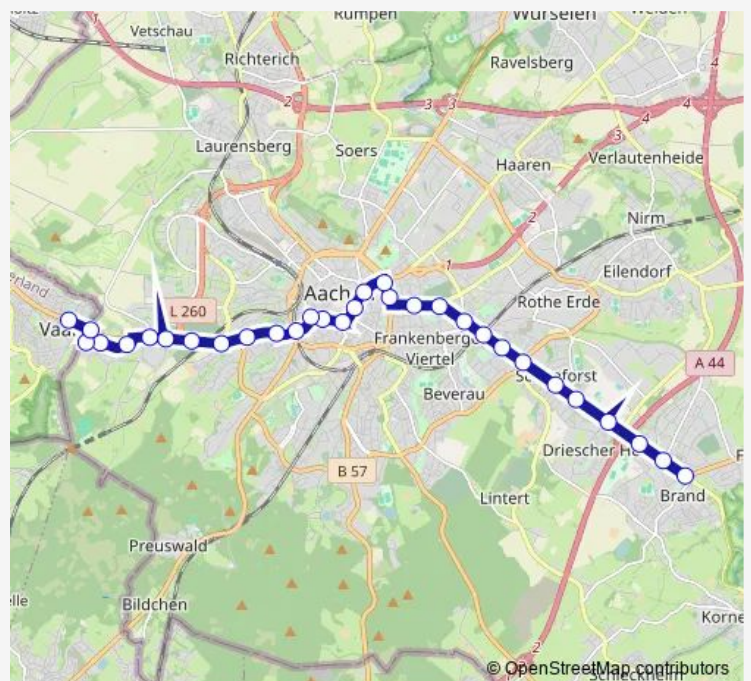

Friday

—

Saturday

—

Sunday

10:33-13:32

Route info

Direction:

Stops: 0

Trip Duration: — min

■ 25E — zusätzliche Einsatzwagen an Schultagen

Direction

Aachen, Bushof — Vaals, Busstation

17 stops

[Open route schedule](#)

Aachen, Bushof

10:41-12:29

Route info

Direction: Vaals, Busstation

Stops: 16

Trip Duration: 0 hour 21 min

Direction

undefined — undefined

0 stops