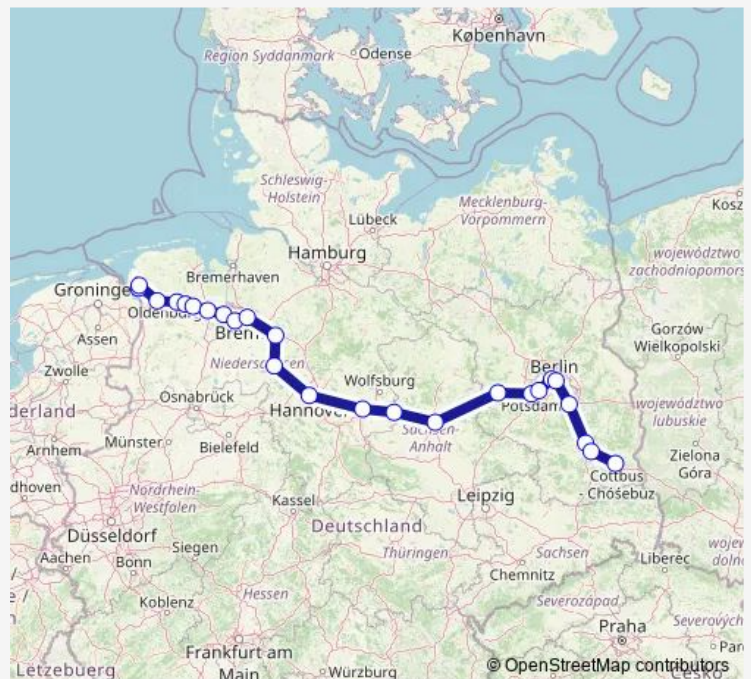

Leer(Ostfriesl)

Augustfehn

Westerstede-Ocholt

Bad Zwischenahn

Oldenburg(Oldb)

Hude

Delmenhorst

Bremen Hbf

Verden(Aller)

Nienburg(Weser)

Hannover Hbf

Braunschweig Hbf

Helmstedt

Magdeburg Hbf

Brandenburg Hbf

Potsdam Hbf

Thursday 12:18-12:01

Friday 12:18-12:01

Saturday 12:41-12:01

Sunday 12:01

Route info

Direction: Emden Außenhafen

Stops: 25

Trip Duration: 7 hour 49 min

■ IC 2431

Königs Wusterhausen

Lübben(Spreewald)

Lübbenau(Spreewald)

Cottbus Hbf

IC 2431 Rail time schedules and route maps are available in an offline PDF at busmaps.com. Use the busmaps.com website to see live bus times, train schedule or subway schedule, and step-by-step directions for all public transit in Westerstede