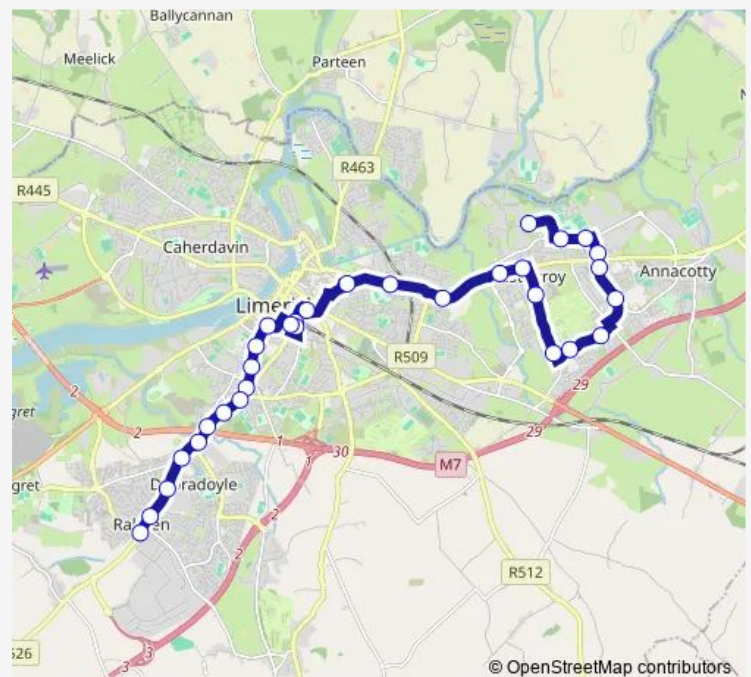

Golf Links Road

Groody Roundabout

Parkway

Dublin Road

Keating Street

Sexton Street

Parnell Street

Limerick Colbert Station

Thursday 07:00-23:58

Friday 07:00-23:58

Saturday 07:05-00:05⁺¹

Sunday 09:35-24:00

Route info

Direction: UL Student Centre

Stops: 31

Trip Duration: 0 hour 56 min

304A — Raheen - Bus Station - UI

Mary Immaculate College

Punches Cross

Ballinacurra Gardens

Lifford Gardens

Ballinacurra Close

Crescent SC

Maypark

Monday 07:00-24:00

Tuesday 07:00-24:00

Wednesday 07:00-24:00

Thursday 07:00-24:00

Friday 07:00-24:00

Saturday 07:20-00:10⁺¹

Sunday 09:50-24:00

Route info