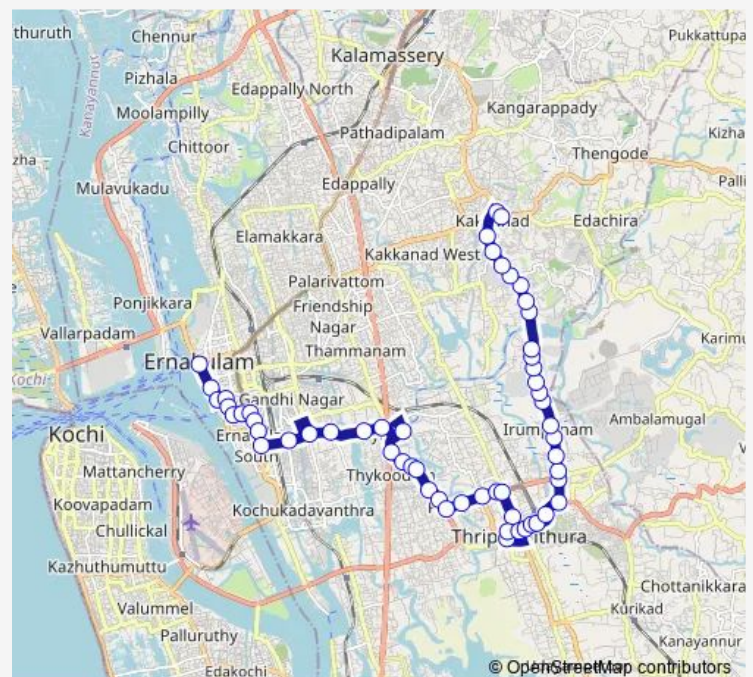

Thursday 06:00

Friday 06:00

Saturday 06:00

Sunday 06:00

Route info

Direction: Kakkanad Civil Station

Stops: 54

Trip Duration: 1 hour 6 min