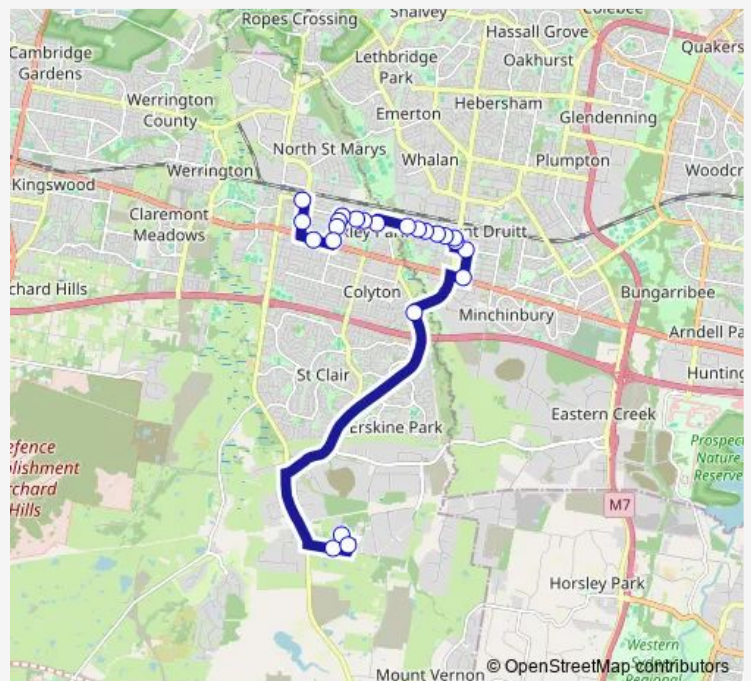

School Bus 4571 Mamre Anglican School to Brisbane St before Australia St

[Go to website](#)

Direction

Mamre Anglican School, Bakers Lane — Phillip St After Glossop St

23 stops

[Open route schedule](#)

Mamre Anglican School, Bakers Lane

Durham St After Nelson St

Durham St After Mount Druitt Rd

Durham St Opp Norfolk St

Durham St Opp Karen Pl

Durham St Opp Flinders St

Brisbane St After Melbourne St

Brisbane St Before Perth St

Brisbane St After Perth St

Brisbane St Before Sydney St

Sydney St At Canberra St

Sydney St Before Adelaide St

St Marys Cemetery, Sydney St

Route schedule

Mamre Anglican School, Bakers Lane — Phillip St After Glossop St

Monday	15:19
Tuesday	15:19
Wednesday	15:19
Thursday	15:19
Friday	15:19
Saturday	—
Sunday	—

Route info

Direction: Mamre Anglican School, Bakers Lane

Stops: 23

Trip Duration: 0 hour 43 min

Great Western Hwy At Fleming St

Glossop St Opp Adelaide St

Phillip St After Glossop St

4571 School Bus time schedules and route maps are available in an offline PDF at busmaps.com. Use the busmaps.com website to see live bus times, train schedule or subway schedule, and step-by-step directions for all public transit in Parramatta