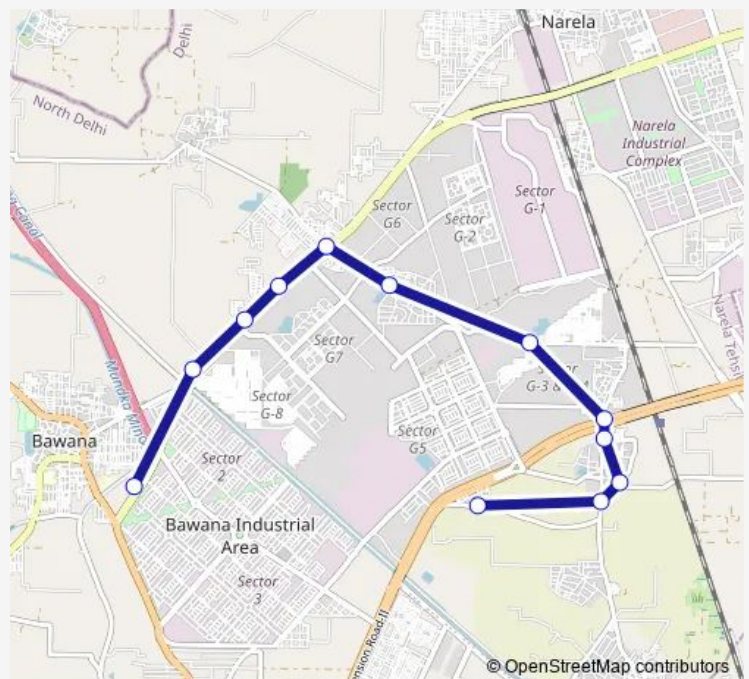

Mann School

Metro Vihar Holambi Khurd Terminal

Route schedule

Bawana Sec 1 Cluster Depot — Metro Vihar Holambi Khurd Terminal

Monday 13:52-22:57

Tuesday 13:52-22:57

Wednesday 13:52-22:57

Thursday 13:52-22:57

Friday 13:52-22:57

Saturday 13:52-22:57

Sunday 13:52-22:57

Route info

Direction: Bawana Sec 1 Cluster Depot

Stops: 12

Trip Duration: 0 hour 39 min

172estldown Bus time schedules and route maps are available in an offline PDF at busmaps.com. Use the busmaps.com website to see live bus times, train schedule or subway schedule, and step-by-step directions for all public transit in Alipur