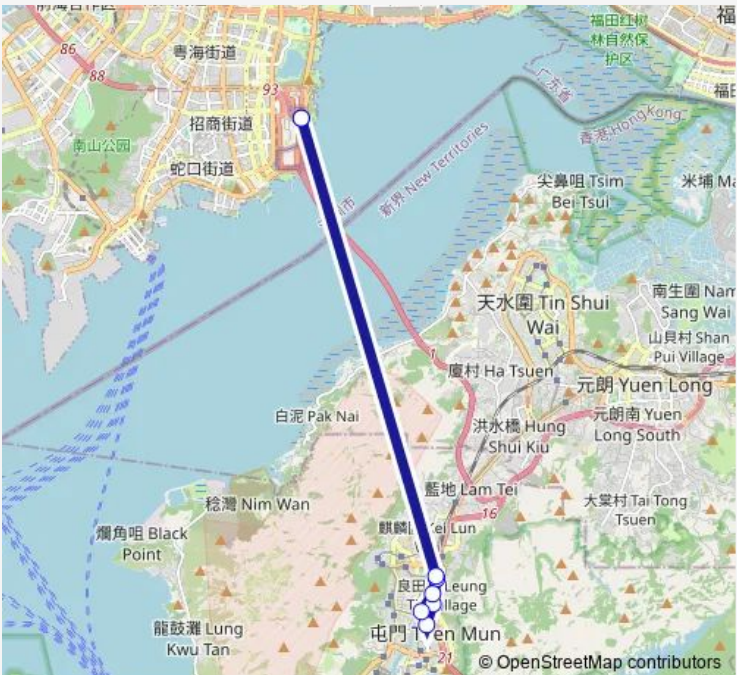

Bus B3M Shenzhen BAY Port - Tuen MUN Station(Circular)

[Go to website](#)

Direction
 [Ctb] Shenzhen BAY Port[[Nlb] Shenzhen BAY Port —
 [Ctb] Shenzhen BAY Port[[Nlb] Shenzhen BAY Port

8 stops

[Open route schedule](#)

Route schedule

[Ctb] Shenzhen BAY Port[[Nlb] Shenzhen BAY Port —
 [Ctb] Shenzhen BAY Port[[Nlb] Shenzhen BAY Port

Monday	—
Tuesday	—
Wednesday	—
Thursday	—
Friday	—
Saturday	09:50
Sunday	09:50

Route info

Direction: [Ctb] Shenzhen BAY Port[[Nlb] Shenzhen BAY Port

Stops: 8

Trip Duration: 0 hour 19 min

B3M Bus time schedules and route maps are available in an offline PDF at busmaps.com. Use the busmaps.com website to see live bus times, train schedule or subway schedule, and step-by-step directions for all public transit in Tuen Mun