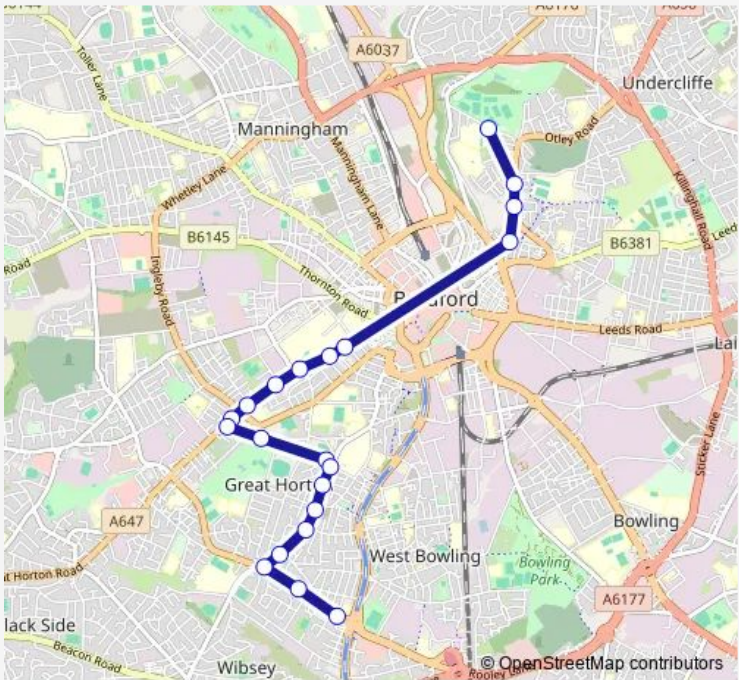

Bus F13 Smiddles Lane - Feversham College

[Go to website](#)

Direction
 Feversham College — Smiddles Lane
 21 stops
[Open route schedule](#)

- Feversham College
- St Augustine's Church
- Sycamore Close
- Otley Rd Heap Lane
- Bradford College
- Horton Building - Univ of Bradford
- Laisteridge Lane
- Summerville Road
- St Margarets Road
- All Saints Road
- Horton Park Ave Great Horton Road
- Horton Park Avenue Horton Park Centre
- Horton Park Avenue
- St Luke's Hosp - Horton Wing
- Holme Street
- Central Avenue
- Clarges Street
- Thornton Lane
- Southfield Lane Methodist Ch
- Southfield Rd Hutton Road
- Smiddles Lane

Route schedule
 Feversham College — Smiddles Lane

Monday	15:00
Tuesday	15:00
Wednesday	15:00
Thursday	15:00
Friday	15:00
Saturday	—
Sunday	—

Route info
 Direction: Feversham College
 Stops: 21
 Trip Duration: 0 hour 35 min

■ F13 — Smiddles Lane - Feversham College **BusMaps**

Direction

Smiddles Lane — Feversham College

23 stops

[Open route schedule](#)

Smiddles Lane

Southfield Rd Hutton Road

Thornton Lane

Wednesday 07:29

Thursday 07:29

Friday 07:29

Saturday —

Sunday —

Route info

Direction: Smiddles Lane

Stops: 23