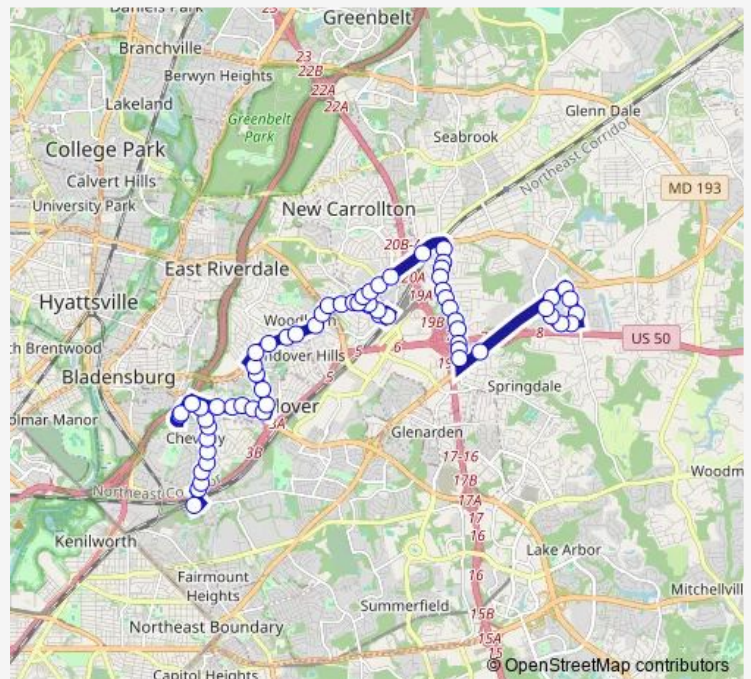

Annapolis Rd+W Lanham Dr

Route schedule

Forbes BI+#4500 — Cheverly+Bay C

Monday 06:30-18:27

Tuesday 06:30-18:27

Wednesday 06:30-18:27

Thursday 06:30-18:27

Friday 06:30-18:27

Saturday —

Sunday —

Route info

Direction: Forbes BI+#4500

Stops: 59

Trip Duration: 0 hour 49 min

F13 — Cheverly-Washington BUS Park Ln

Harkins Rd+Annapolis Rd

Harkins Rd+W Lanham Dr

Harkins Rd+Ellin Rd

New Carrollton Station+Bus Bay T3

Harkins Rd+#7900

Harkins Rd+W Lanham Dr

Harkins Rd+Annapolis Rd

Annapolis Rd+77 Av

Annapolis Rd+76 Av

Friday 06:00-19:57

Saturday —

Sunday —

Route info

Direction: Cheverly+Bay C

Stops: 64

Trip Duration: 0 hour 48 min

Annapolis Rd+71 Av