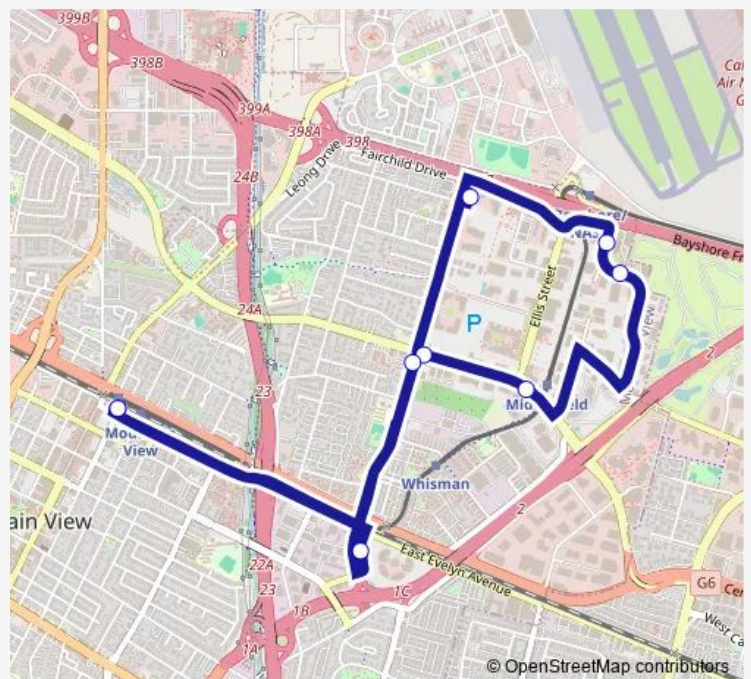

Bus A - PM Middlefield, Clyde & Whisman

[Go to website](#)

Direction

Mountain View Transit Center — Mountain View Transit Center

9 stops

[Open route schedule](#)

Mountain View Transit Center

Middlefield & Whisman

Middlefield & Ellis

645 Clyde (Samsung)

665 Clyde (Samsung)

313 Fairchild (Google)

Whisman @ Middlefield

Ferry Morse @ E Evelyn

Mountain View Transit Center

Route schedule

Mountain View Transit Center — Mountain View Transit Center

Monday 15:40-19:08

Tuesday 15:40-19:08

Wednesday 15:40-19:08

Thursday 15:40-19:08

Friday 15:40-19:08

Saturday —

Sunday —

Route info

Direction: Mountain View Transit Center

Stops: 9

Trip Duration: 0 hour 25 min

A - PM — Middlefield, Clyde & Whisman

A - PM Bus time schedules and route maps are available in an offline PDF at busmaps.com. Use the busmaps.com website to see live bus times, train schedule or subway schedule, and step-by-step directions for all public transit in San Jose