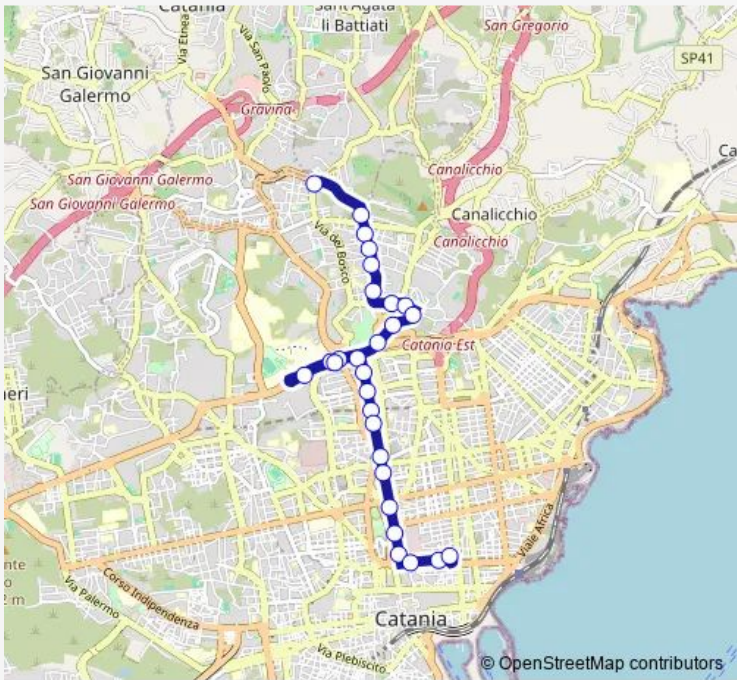

Bus 929 Repubblica - Barriera

[Go to website](#)

Direction
 Bosco Due Obelischi — Terminal Repubblica
 28 stops
[Open route schedule](#)

- Bosco Due Obelischi
- Leucatia Lo Jacono
- Leucatia San Gregorio
- Leucatia Vicerè Ovest
- Leucatia Mazzaglia
- Leucatia Nava
- Nava Dell'Ova
- Bormida Nava
- Braille Da Bormida
- Braille Grasso
- Braille Pordenone
- Doria Gioeni
- Doria Passo Gravina Nord
- Doria Fleming
- Doria Passo Gravina Sud
- Gioeni Etnea
- Gioeni
- Etnea Ingegnere Ovest
- Borgo Metro
- Etnea Badiella
- Cavour

Route schedule
 Bosco Due Obelischi — Terminal Repubblica

Monday	06:00-23:30
Tuesday	06:00-23:30
Wednesday	06:00-23:30
Thursday	06:00-23:30
Friday	06:00-23:30
Saturday	06:00-23:30
Sunday	06:30-21:30

Route info
 Direction: Bosco Due Obelischi
 Stops: 28
 Trip Duration: 0 hour 30 min

Etnea Orto Botanico

Viale

Etnea Poste

Stesicoro

Stesicoro Metro Sud

Sicilia Repubblica

Terminal Repubblica

Direction

Route info

Direction: Terminal Repubblica

Stops: 26

Trip Duration: 0 hour 25 min

929 Bus time schedules and route maps are available in an offline PDF at busmaps.com. Use the busmaps.com website to see live bus times, train schedule or subway schedule, and step-by-step directions for all public transit in Catania