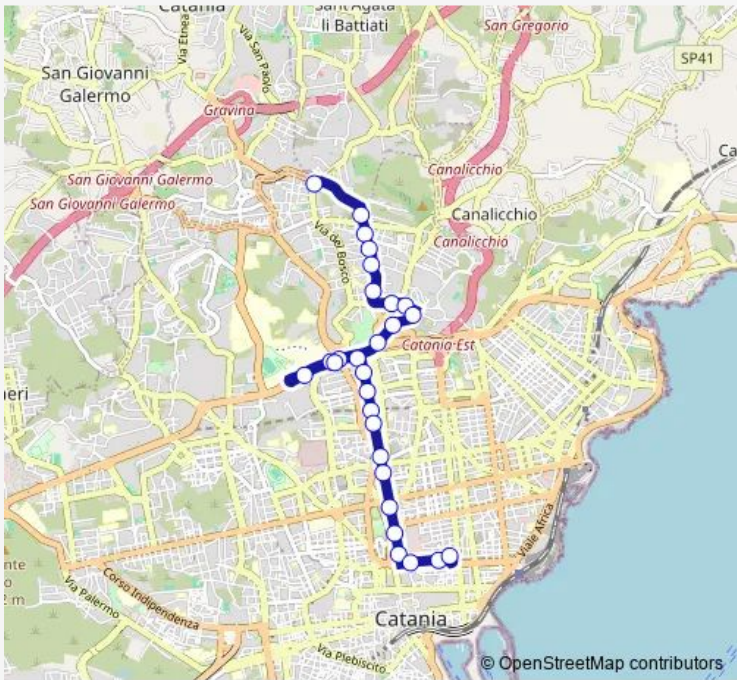

Bus 929 Piazza Repubblica - Barriera

[Go to website](#)

Direction
 Bosco Due Obelischi — Terminal Repubblica
 28 stops
[Open route schedule](#)

- Bosco Due Obelischi
- Leucatia Lo Jacono
- Leucatia San Gregorio
- Leucatia Vicerè Ovest
- Leucatia Mazzaglia
- Leucatia Nava
- Nava Dell'Ova
- Bormida Nava
- Braille Da Bormida
- Braille Grasso
- Braille Pordenone
- Doria Gioeni
- Doria Passo Gravina Nord
- Doria Fleming
- Doria Passo Gravina Sud
- Gioeni Etnea
- Gioeni
- Etnea Ingegnere Ovest
- Borgo Metro
- Etnea Badiella
- Cavour

Route schedule
 Bosco Due Obelischi — Terminal Repubblica

Monday	06:00-23:30
Tuesday	06:00-23:30
Wednesday	06:00-23:30
Thursday	06:00-23:30
Friday	06:00-23:30
Saturday	06:00-23:30
Sunday	06:30-21:30

Route info
 Direction: Bosco Due Obelischi
 Stops: 28
 Trip Duration: 0 hour 30 min

929 — Piazza Repubblica - Barriera **BusMaps**

Etnea Orto Botanico

Viale

Etnea Poste

Stesicoro

Stesicoro Metro Sud

Sicilia Repubblica

Terminal Repubblica

Route info

Direction: Terminal Repubblica

Stops: 26

Trip Duration: 0 hour 30 min

929 Bus time schedules and route maps are available in an offline PDF at busmaps.com. Use the busmaps.com website to see live bus times, train schedule or subway schedule, and step-by-step directions for all public transit in Catania