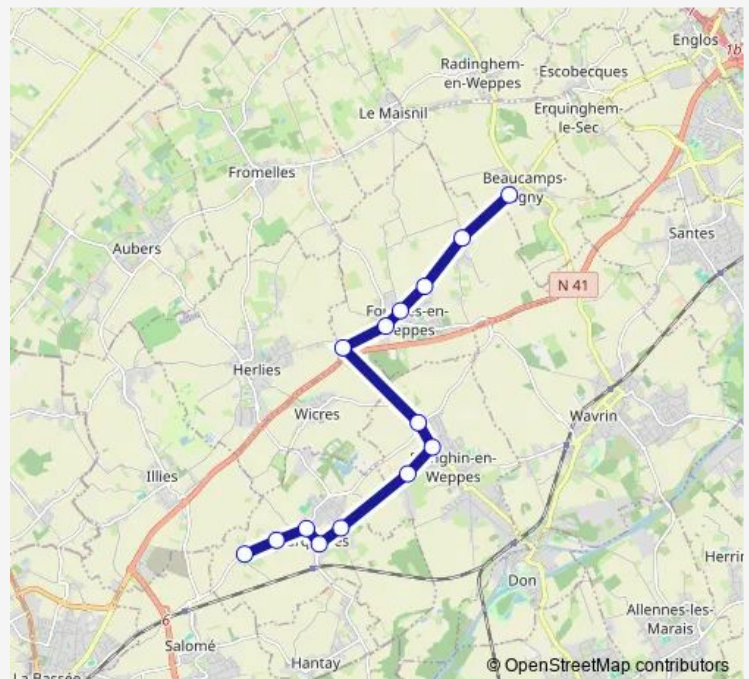

Bus 929 LA Franquise - Beaucamps

[Go to website](#)

Direction

Inst Ste Marie — Cimetiere

6 stops

[Open route schedule](#)

Inst Ste Marie

Desprez

Victor Hugo

Carnot

Mairie

Cimetiere

Route schedule

Inst Ste Marie — Cimetiere

Monday	16:35
Tuesday	16:35
Wednesday	12:20
Thursday	16:35
Friday	16:35
Saturday	—
Sunday	—

Route info

Direction: Inst Ste Marie

Stops: 6

Trip Duration: 0 hour 10 min

929 — LA Franquise - Beaucamps

Direction

Cimetiere — Ste Marie

6 stops

[Open route schedule](#)

Route schedule

Rue De La Franquise — Ste Marie

Monday	07:00
Tuesday	07:00
Wednesday	07:00
Thursday	07:00
Friday	07:00
Saturday	—
Sunday	—

Route info

Direction: Rue De La Franquise

Stops: 7

Trip Duration: 0 hour 36 min