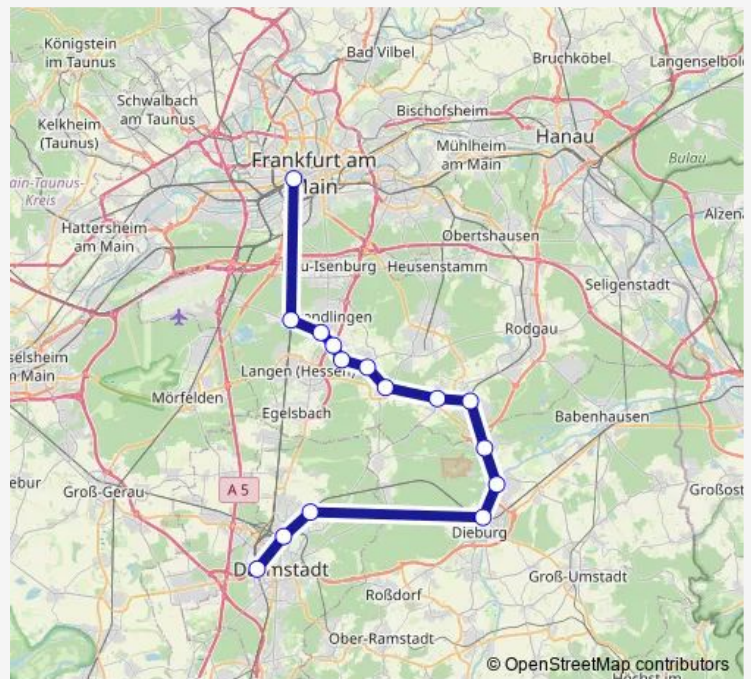

Regional Rail Service RB61

[Go to website](#)

Direction

Darmstadt Hauptbahnhof — Frankfurt (Main) Hauptbahnhof

15 stops

[Open route schedule](#)

Darmstadt Hauptbahnhof

Darmstadt Nordbahnhof

Dreieich-Dreieichenhain Bahnhof

Dreieich-Weibelfeld Bahnhof

Dreieich-Sprendlingen Bahnhof

Dreieich-Buchsschlag Bahnhof

Frankfurt (Main) Hauptbahnhof

Route schedule

Darmstadt Hauptbahnhof — Frankfurt (Main) Hauptbahnhof

Monday 07:20

Tuesday 07:20

Wednesday 07:20

Thursday 07:20

Friday 07:20

Saturday —

Sunday —

Route info

Direction: Darmstadt Hauptbahnhof

Stops: 15

Trip Duration: 1 hour 12 min

■ RB61

RB61 Regional Rail Service time schedules and route maps are available in an offline PDF at busmaps.com. Use the busmaps.com website to see live bus times, train schedule or subway schedule, and step-by-step directions for all public transit in Dietzenbach