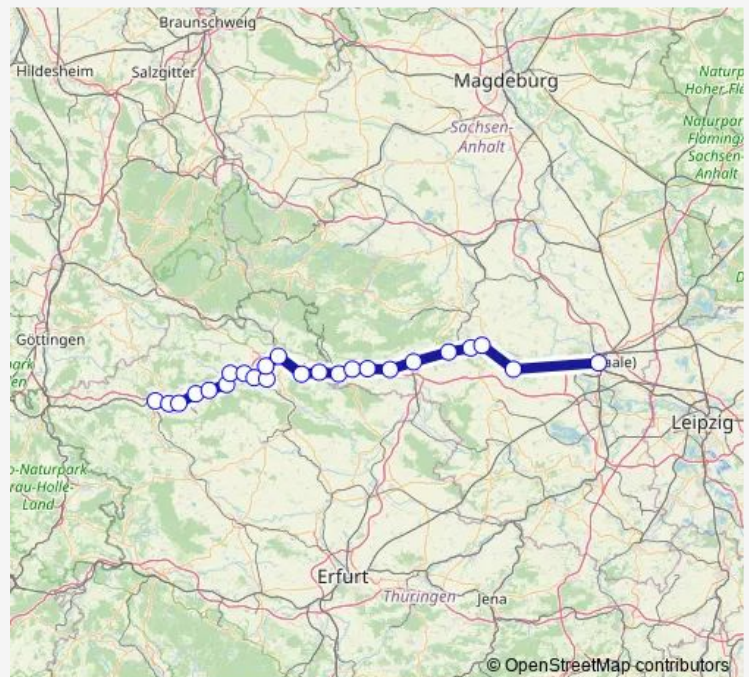

Rail RE 8

[Go to website](#)

Direction

Leinefelde — Halle (Saale) Hbf

24 stops

[Open route schedule](#)

Leinefelde

Hausen (Eichsfeld)

Sangerhausen

Blankenheim (bei Sangerhausen)

Wolferode

Route schedule

Leinefelde — Halle (Saale) Hbf

Monday	—
Tuesday	05:51
Wednesday	05:51
Thursday	05:51
Friday	05:51
Saturday	—
Sunday	—

Route info

Direction: Leinefelde

Stops: 24

Trip Duration: 2 hour 12 min

■ RE 8

BusMaps

Lutherstadt Eisleben

Röblingen am See

Halle (Saale) Hbf

Direction