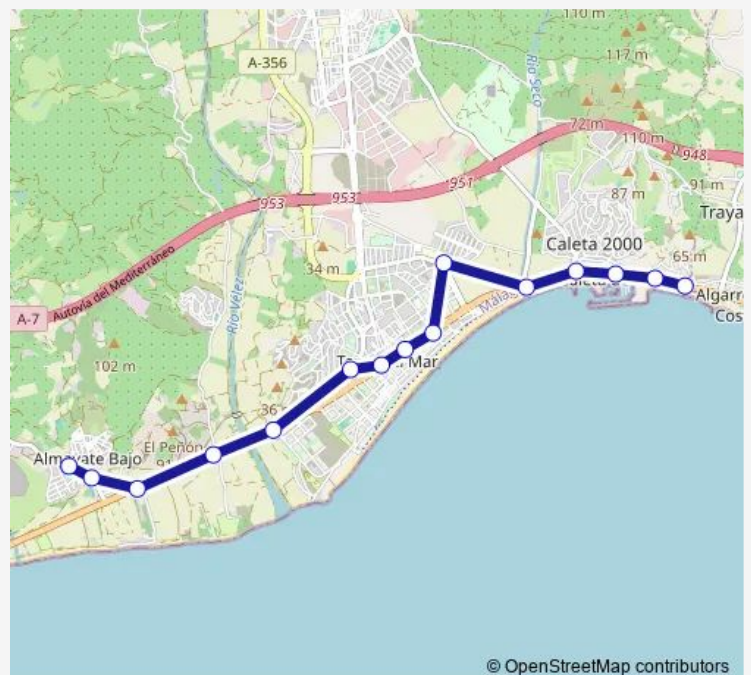

### Route schedule

Limite Caleta-Algarrobo — Almayate Colegio Juan Paniagua

Monday —

Tuesday —

Wednesday —

Thursday —

Friday —

Saturday 08:00-22:00

### Route info

Direction: Limite Caleta-Algarrobo

Stops: 15

Trip Duration: 0 hour 35 min

© OpenStreetMap contributors