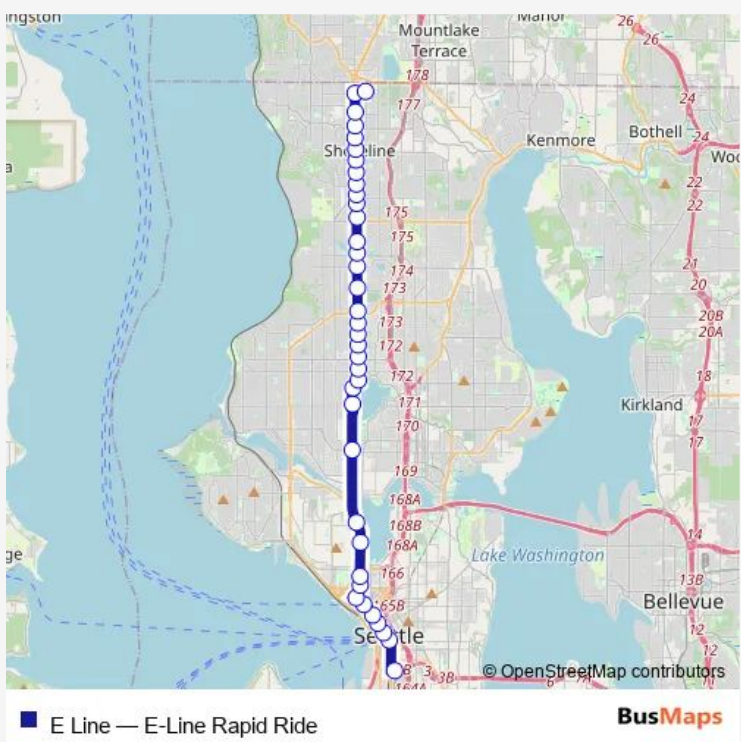

Bus E Line E-Line Rapid Ride

[Go to website](#)

Direction
 Aurora Village Transit Center - Bay 10 — S Washington St & 3rd Ave S

35 stops

[Open route schedule](#)

- Aurora Village Transit Center - Bay 10
- Aurora Ave N & N 200th St
- Aurora Ave N & N 192nd St
- Aurora Ave N & N 185th St
- Aurora Ave N & N 180th St
- Aurora Ave N & N 175th St
- Aurora Ave N & N 170th St
- Aurora Ave N & N 165th St
- Aurora Ave N & N 160th St
- Aurora Ave N & N 155th St
- Aurora Ave N & N 152nd St
- Aurora Ave N & N 145th St
- Aurora Ave N & N 135th St
- Aurora Ave N & N 130th St
- Aurora Ave N & N 125th St
- Aurora Ave N & N 115th St
- Aurora Ave N & N 105th St
- Aurora Ave N & N 100th St
- Aurora Ave N & N 95th St
- Aurora Ave N & N 90th St
- Aurora Ave N & N 85th St

Route schedule

Aurora Village Transit Center - Bay 10 — S Washington St & 3rd Ave S

Monday	06:18-18:51
Tuesday	06:18-18:51
Wednesday	—
Thursday	06:18-18:51
Friday	06:18-18:51
Saturday	08:20-17:00
Sunday	08:30-19:40

Route info

Direction: Aurora Village Transit Center - Bay 10

Stops: 35

Trip Duration: 0 hour 55 min

Aurora Ave N & N 80th St

Aurora Ave N & N 76th St

Aurora Ave N & N 65th St

Aurora Ave N & N 46th St

3rd Ave & Cherry St

S Washington St & 3rd Ave S

Direction

Aurora Village Transit Center - Bay 10 — S Washington St & 3rd Ave S

35 stops

[Open route schedule](#)

Aurora Village Transit Center - Bay 10

Aurora Ave N & N 200th St