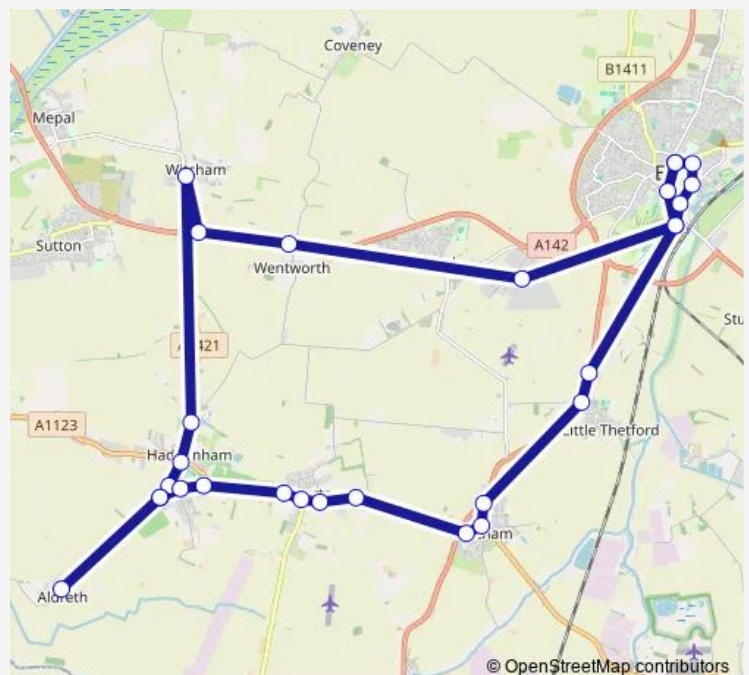

Linden Way

The Borough

Linden Way

Cherry Orchard

Orchard Way

High Street

Carpond Lane

Station Road

Thursday 06:45-12:25

Friday 06:45-12:25

Saturday 06:45-12:25

Sunday —

Route info

Direction: Market Street

Stops: 29

Trip Duration: 1 hour 0 min

Ely Zipper 1 — Ely - Stretham - Haddenham - Witcham - Ely (Ely Zipper 1) **BusMaps**

Walnut Tree Close

The Wyches

Ely Road

Tesco

Back Hill

Cardinals Way

Waitrose

Ely Road

The Wyches

Walnut Tree Close

Chapel Street

Short Road

Millfield Place

Station Road

Carpond Lane