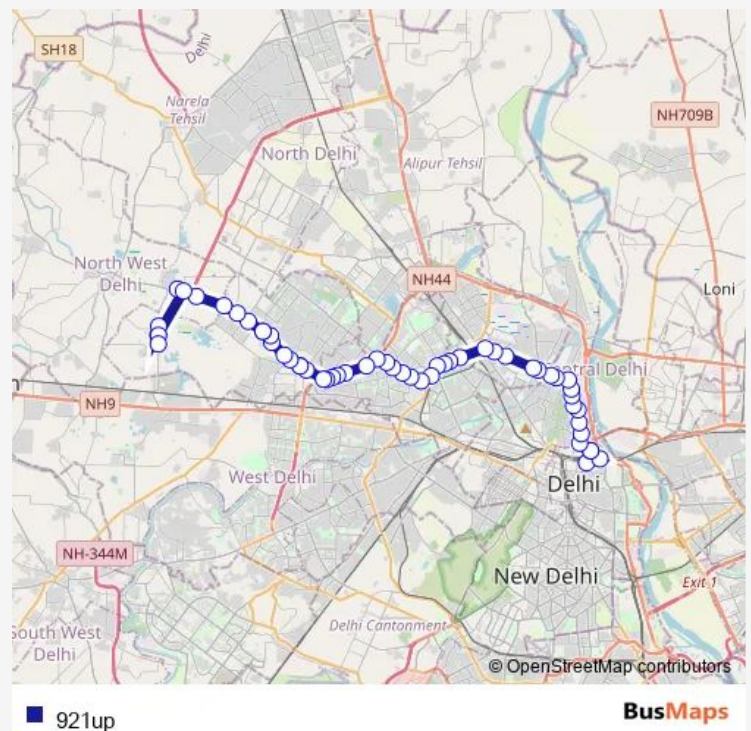

Bus 921up

[Go to website](#)

Direction

Old Delhi Railway Station — Rani Khera School / Bhagya Vihar

55 stops

[Open route schedule](#)

Old Delhi Railway Station

Gpo

Azadpur Metro Station

Shalimar Bagh (Ring Road)

Ashok Vihar Crossing

Route schedule

Old Delhi Railway Station — Rani Khera School / Bhagya Vihar

Monday 09:14-17:30

Tuesday 09:14-17:30

Wednesday 09:14-17:30

Thursday 09:14-17:30

Friday 09:14-17:30

Saturday 09:14-17:30

Sunday 09:14-17:30

Route info

Direction: Old Delhi Railway Station

Stops: 55

Trip Duration: 1 hour 58 min