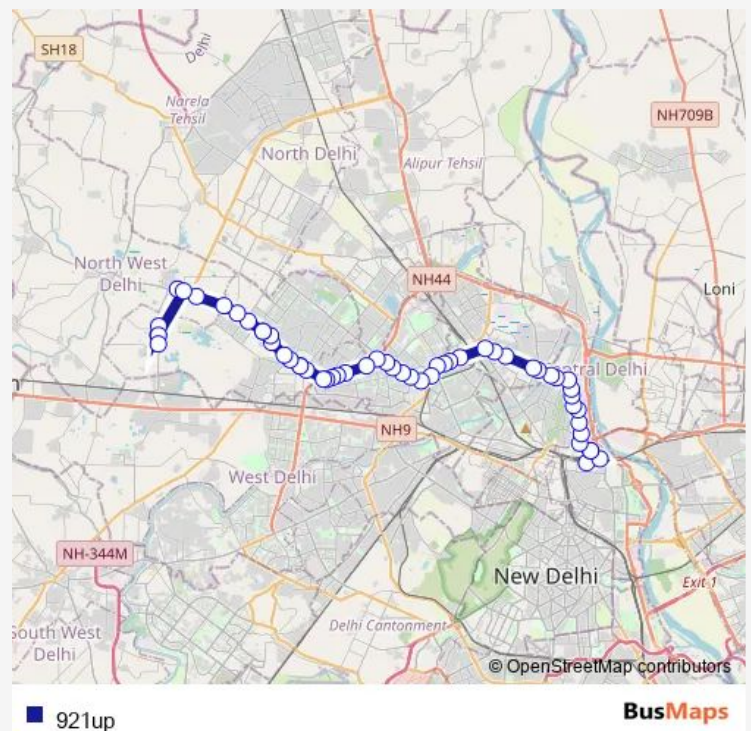

Bus 921up

[Go to website](#)

Direction

Old Delhi Railway Station — Rani Khera School / Bhagya Vihar

55 stops

[Open route schedule](#)

Old Delhi Railway Station

Gpo

Azadpur Metro Station

Shalimar Bagh (Ring Road)

Ashok Vihar Crossing

Route schedule

Old Delhi Railway Station — Rani Khera School / Bhagya Vihar

Monday 09:14-17:30

Tuesday 09:14-17:30

Wednesday 09:14-17:30

Thursday 09:14-17:30

Friday 09:14-17:30

Saturday 09:14-17:30

Sunday 09:14-17:30

Route info

Direction: Old Delhi Railway Station

Stops: 55

Trip Duration: 1 hour 58 min