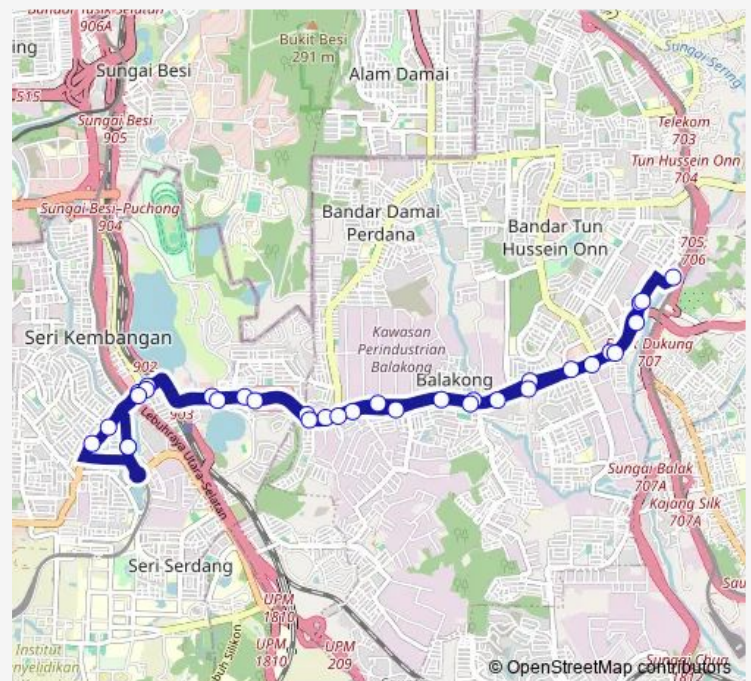

Jejantas Taman SRI Indah

Susur Cheras Jaya

Susur U-Turn Cheras Jaya

Route schedule

MRT Serdang Jaya Pintu A — MRT Serdang Jaya Pintu A

Monday 06:00-23:30

Tuesday 06:00-23:30

Wednesday 06:00-23:30

Thursday 06:00-23:30

Friday 06:00-23:30

Saturday 06:00-23:30

Sunday 06:00-23:30

Route info

Direction: MRT Serdang Jaya Pintu A

Stops: 33

Trip Duration: 0 hour 29 min

T569

BusMaps

Symphony Tower

Jejantas KG Baru Balakong

Taman Taming Jaya

Komersial Taming Jaya

(M1) Shell Taming Jaya

Taman Bukit Belimbing (Opp)

Juta Mines Condominium

S.K. Taman SG Besi Indah

THE Mines (Opp)

Klinik Kerajaan Seri Kembangan

South City Plaza (Opp)

MRT Serdang Jaya Pintu A

T569 Bus time schedules and route maps are available in an offline PDF at busmaps.com. Use the busmaps.com website to see live bus times, train schedule or subway schedule, and step-by-step directions for all public transit in Kuala Lumpur