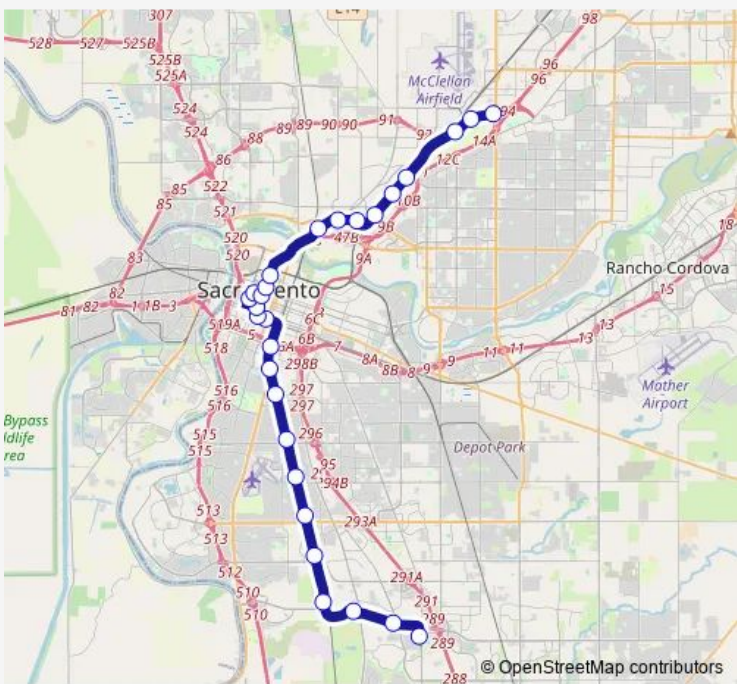

**Tram Blue Meadowview - Watt/I-80**

[Go to website](#)

**Direction**  
 Watt/I-80 Station (Wb) — CRC Station (Sb)  
 28 stops  
[Open route schedule](#)

- Watt/I-80 Station (Wb)
- Watt/I-80 West Station (Wb)
- Roseville Road Station (Wb)
- Marconi/Arcade Station (Wb)
- Employee Platform Station (Wb)
- Swanston Station (Wb)
- Royal Oaks Station (Wb)
- Arden/Del Paso Station (Wb)
- Globe Avenue Station (Wb)
- Alkali Flat/La Valentina Station (Sb)
- 12th & I Station (Sb)
- Cathedral Square Station (Wb)
- 7th & Capitol Station (Sb)
- 8th & O Station (Eb)
- Archives Plaza Station (Eb)
- 13th Street Station (Eb)
- 16th Street Station (Eb)
- Broadway Station (Eb)
- 4th Ave/Wayne Hultgren Station (Eb)
- City College Station (Eb)
- Fruitridge Station (Eb)

Route schedule  
 Watt/I-80 Station (Wb) — CRC Station (Sb)

Monday	05:03-22:48
Tuesday	05:03-22:48
Wednesday	05:03-22:48
Thursday	05:03-22:48
Friday	05:03-22:48
Saturday	04:27-22:48
Sunday	04:57-20:48

Route info  
 Direction: Watt/I-80 Station (Wb)  
 Stops: 28  
 Trip Duration: 1 hour 3 min

**Direction**

CRC Station (Nb) — Watt/I-80 Station (Eb)

28 stops

[Open route schedule](#)

CRC Station (Nb)

Center Parkway Station (Wb)

Franklin Station (Wb)

Morrison Creek Station (Nb)

## Route schedule

CRC Station (Nb) — Watt/I-80 Station (Eb)

Monday 04:56-23:56

Tuesday 04:56-23:56

Wednesday 04:56-23:56

Thursday 04:56-23:56

Friday 04:56-23:56

Saturday 05:26-23:56