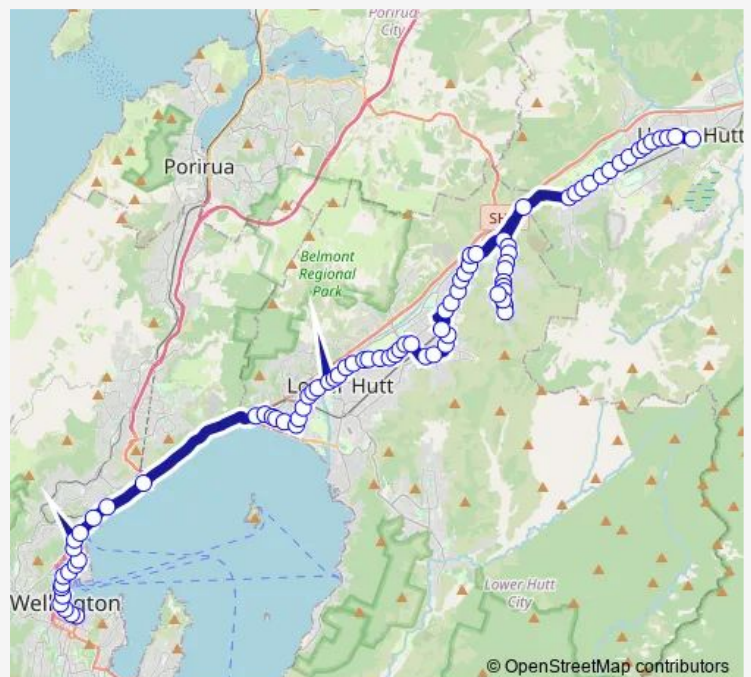

Hutt Road at Rangiora Avenue

Hutt Road at Centennial Highway

Hutt Road opposite Nevis Street

Jackson Street at Te Puni Street (eastbound)

Jackson Street at Petone Avenue

Jackson Street at Sydney Street

Route schedule

Route info

Direction: Courtenay Place - Stop A

Stops: 82

Trip Duration: 1 hour 0 min

■ N22 — After Midnight (Wellington - Naenae - Stokes Valley - Upper Hutt)

Jackson Street at Britannia Street

Cuba Street opposite Heretaunga Street

Cuba Street at Weltec

Cuba Street at Bouverie Street

Cuba Street near Montague Street

Victoria Street at Alice Street (near 85)

Victoria Street at Alicetown Playground

Queens Drive opposite Riddiford Gardens

Lower Hutt - Centre City Plaza

Lower Hutt - Queensgate - Stop A

High Street at Melling Link

High Street at Melling Road

High Street (near 577)

High Street opposite Knox Presbyterian Church

Hutt Hospital - High Street (opposite)