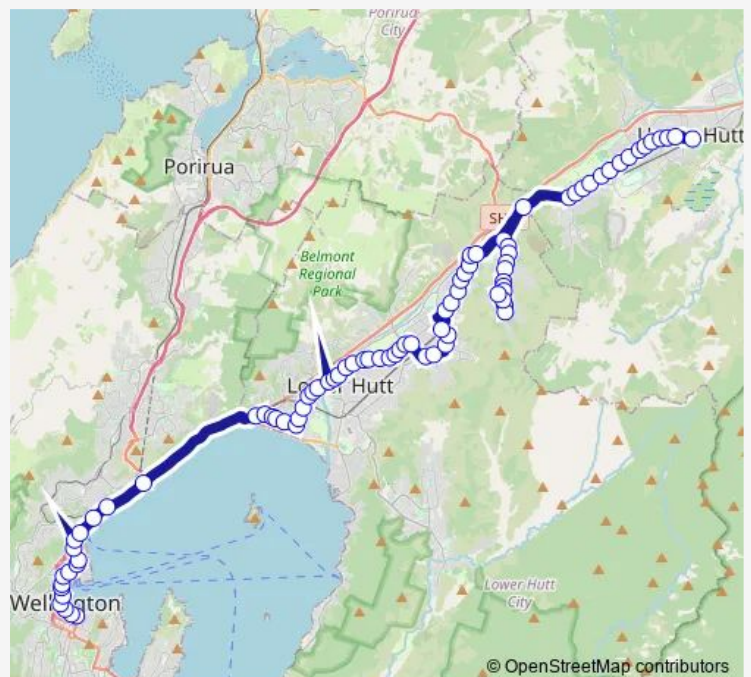

Wellington Station - Stop E

Thorndon Quay - Capital Gateway (opposite)

Thorndon Quay (near 145)

Thorndon Quay at Motorway (near 243 - Northbound)

Hutt Road at Sar Street

Hutt Road at Aotea Quay

Kaiwharawhara - Fore Street

Hutt Road at Rangiora Avenue

Hutt Road at Centennial Highway

Hutt Road opposite Nevis Street

Jackson Street at Te Puni Street (eastbound)

Jackson Street at Petone Avenue

Jackson Street at Sydney Street

Route schedule

Route info

Direction: Courtenay Place - Stop A

Stops: 82

Trip Duration: 1 hour 0 min

■ N22 — After Midnight (Wellington - Naenae - Stokes Valley - Upper Hutt)

Jackson Street at Britannia Street

Cuba Street opposite Heretaunga Street

Cuba Street at Weltec

Cuba Street at Bouverie Street

Cuba Street near Montague Street

Victoria Street at Alice Street (near 85)

Victoria Street at Alicetown Playground

Queens Drive opposite Riddiford Gardens