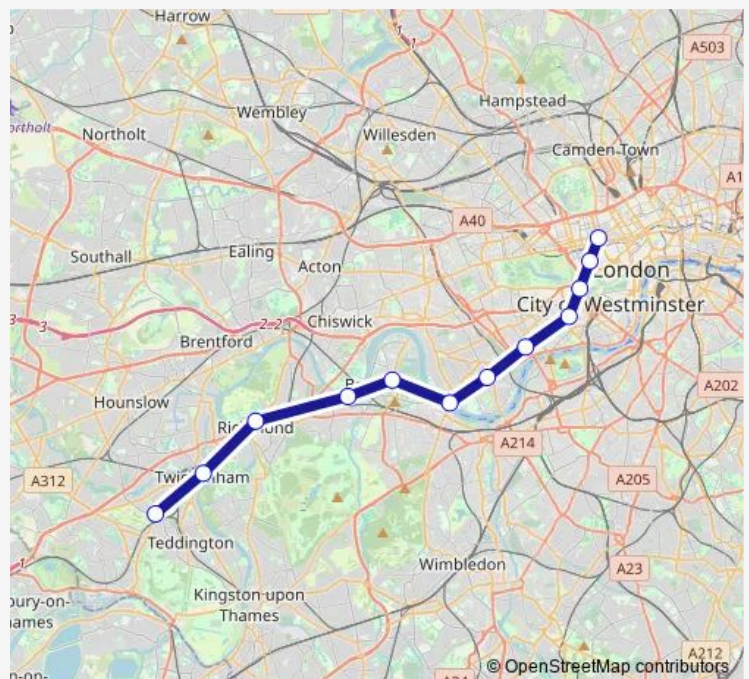

Wednesday 00:10-23:40

Thursday 00:10-23:40

Friday 00:10-23:40

Saturday 00:10-23:40

Sunday 00:10-23:40

Route info

Direction: South Road / Fulwell

Stops: 64

Trip Duration: 0 hour 54 min

N22 — Fulwell - Richmond - Putney Bridge - Chelsea - Oxford Circus **BusMaps**

Clifford Avenue

Ship Lane / Stag Brewery

Sheen Lane / Mortlake Station

Avondale Road

White Hart Lane (Sw14)