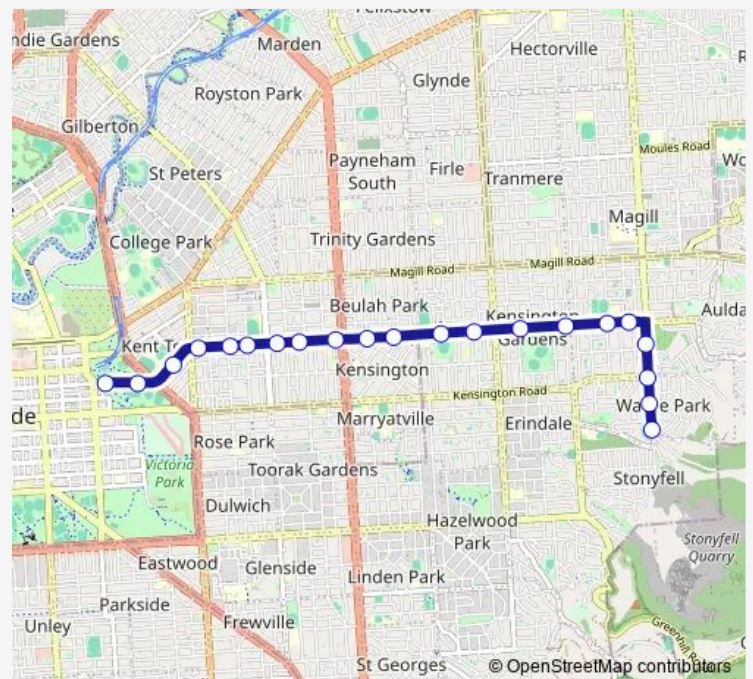

Stop 11 The Parade - South side

Stop 10 The Parade - South side

Stop 9 The Parade - South side

Stop 8 The Parade - South side

Stop 7 The Parade - South side

Stop 6 The Parade - South side

Stop 5 The Parade - South side

Stop 3 Flinders St - South East side

Stop 2 Bartels Rd - South side

### Route schedule

Stop 21 Penfold Rd - West side — Stop 1 Bartels Rd - South side

Monday	—
Tuesday	—
Wednesday	—
Thursday	—
Friday	—
Saturday	24:30-02:30 <sup>+1</sup>
Sunday	03:30-04:30

### Route info

Direction: Stop 21 Penfold Rd - West side

Stops: 21

Trip Duration: 0 hour 15 min