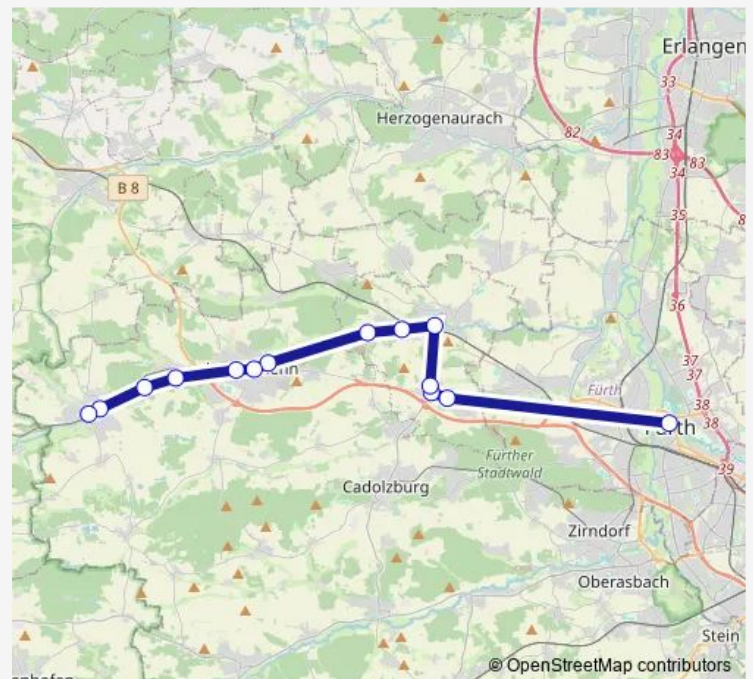

Lohe (b. Langenz.)

Heinersdorf (b. Langenz.) Mitte

Wilhermsdorf

Wilhermsdorf Mitte

Route schedule

Fürth Rathaus — Wilhermsdorf Mitte

Monday 02:29-04:29

Tuesday —

Wednesday —

Thursday 02:29-04:29

Friday 02:29-04:29

Saturday 01:29-04:29

Sunday 01:29-04:29

Route info

Direction: Fürth Rathaus

Stops: 14

Trip Duration: 0 hour 30 min

■ N22

BusMaps

Direction

Wilhermsdorf Mitte — Fürth Rathaus

4 stops

[Open route schedule](#)

Wilhermsdorf Mitte

Heinersdorf (b. Langenz.)

Lohe (b. Langenz.)

Fürth Rathaus

Route schedule

Wilhermsdorf Mitte — Fürth Rathaus

Monday	02:00-04:00
Tuesday	—
Wednesday	—
Thursday	02:00-04:00
Friday	02:00-04:00
Saturday	02:00-05:00
Sunday	02:00-05:00