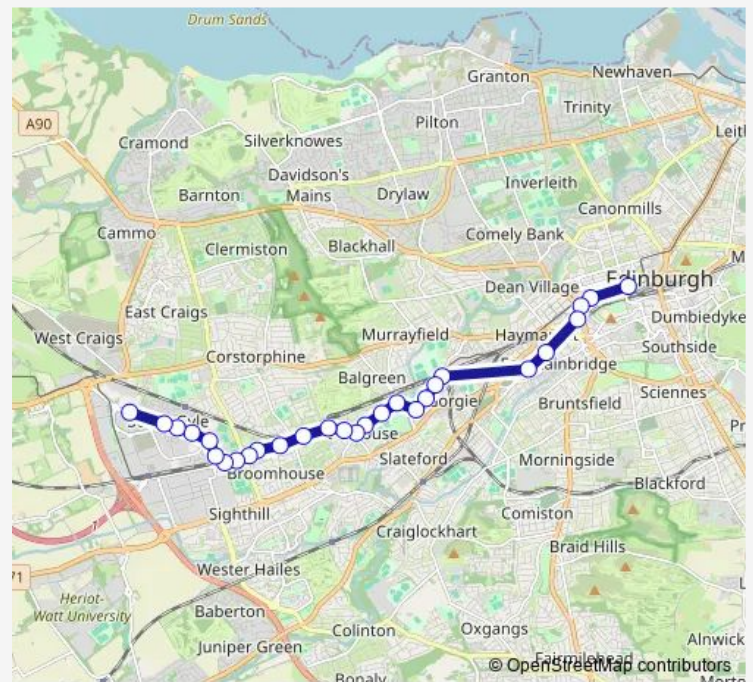

Broomhouse Roundabout

### Route schedule

Princes Street (Scott Mon.) — Gyle Centre

Monday 01:00-03:00

Tuesday 01:00-03:00

Wednesday 01:00-03:00

Thursday 01:00-03:00

Friday 01:00-03:00

Saturday 01:00-03:00

### Route info

Direction: Princes Street (Scott Mon.)

Stops: 28

Trip Duration: 0 hour 23 min

N22

South Gyle Access

Bankhead Drive

Forrester High School