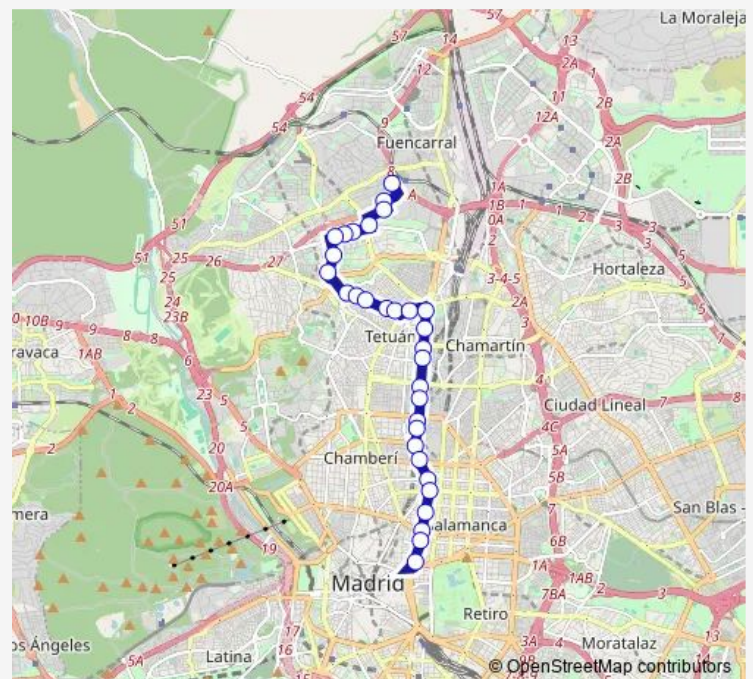

Azca

Route schedule

Alfredo Marqueríe - Fermín Caballero — Cibeles - Casa De América

Monday 03:10-02:35⁺¹

Tuesday 03:10-02:35⁺¹

Wednesday 03:10-02:35⁺¹

Thursday 03:10-02:35⁺¹

Friday 03:10-02:57⁺¹

Saturday 03:12-02:57⁺¹

Sunday 03:12-02:35⁺¹

Route info

Direction: Alfredo Marqueríe - Fermín Caballero

Stops: 31

Trip Duration: 1 hour 9 min

N22 — Plaza de Cibeles - Barrio de la Paz

Nuevos Ministerios - Cercanías

Cibeles - Casa De América

Direction

Cibeles - Casa De América — Alfredo Marqueríe - Fermín Caballero

32 stops

[Open route schedule](#)

Cibeles - Casa De América

Biblioteca Nacional

Colón

Tuesday 03:30-02:55⁺¹

Wednesday 03:30-02:55⁺¹

Thursday 03:30-02:55⁺¹

Friday 03:30-02:52⁺¹

Saturday 03:07-02:52⁺¹

Sunday 03:07-02:55⁺¹

Route info

Direction: Cibeles - Casa De América