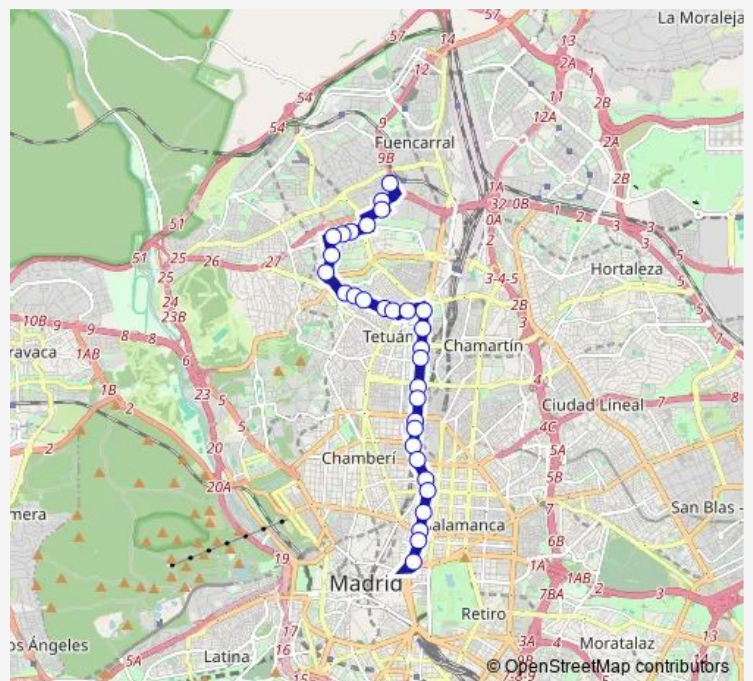

Azca

Route schedule

Alfredo Marqueríe - Fermín Caballero — Cibeles - Casa De América

Monday 03:10-02:35⁺¹

Tuesday 03:10-02:35⁺¹

Wednesday 03:10-02:35⁺¹

Thursday 03:10-02:35⁺¹

Friday 03:10-02:57⁺¹

Saturday 03:12-02:57⁺¹

Sunday 03:12-02:35⁺¹

Route info

Direction: Alfredo Marqueríe - Fermín Caballero

Stops: 31

Trip Duration: 0 hour 51 min

N22 — Plaza de Cibeles - Barrio de la Paz

Nuevos Ministerios - Cercanías

Cibeles - Casa De América

Direction

Cibeles - Casa De América — Alfredo Marqueríe - Fermín Caballero

32 stops

[Open route schedule](#)

Cibeles - Casa De América

Biblioteca Nacional

Colón

Tuesday 03:30-02:55⁺¹

Wednesday 03:30-02:55⁺¹

Thursday 03:30-02:55⁺¹

Friday 03:30-02:52⁺¹

Saturday 03:07-02:52⁺¹

Sunday 03:07-02:55⁺¹

Route info

Direction: Cibeles - Casa De América