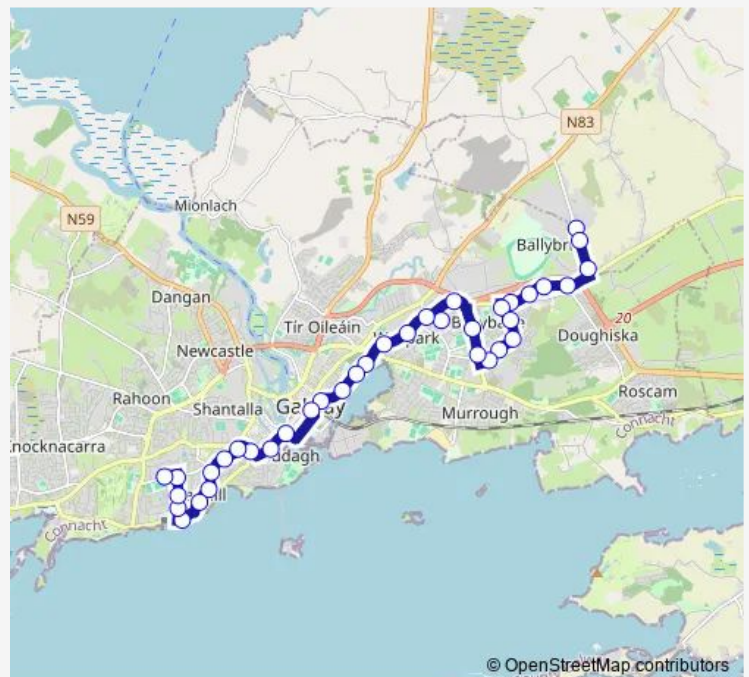

### Direction

Scoil Éinde Boys NS — Parkmore Road

38 stops

[Open route schedule](#)

- Scoil Éinde Boys NS
- Bóthar na Trá GAA
- Galway Tennis Club
- Diving Board
- Ladies Beach
- Salthill Park
- Lenaboy Gardens
- Salthill Road Lower
- Devon Park
- St Mary's Avenue
- Lios Ealtan
- Fr Griffin Avenue
- Fr Griffin Road
- Jury's Hotel
- Merchants Road
- Eyre Square East
- Forster Court
- College Road
- Connacht Rugby
- Loyola Park
- Galway Comm College

### Route schedule

Scoil Éinde Boys NS — Parkmore Road

Monday	06:00-23:40
Tuesday	06:00-23:40
Wednesday	06:00-23:40
Thursday	06:00-23:40
Friday	06:00-23:40
Saturday	06:00-23:40
Sunday	07:20-23:40

### Route info

Direction: Scoil Éinde Boys NS

Stops: 38

Trip Duration: 0 hour 50 min

401 — Parkmore Road - Doctor Mannix Road

Well Park Estate

Monivea Road

McDermott Avenue

## Route info

Direction: Parkmore Road

Stops: 37

Trip Duration: 0 hour 38 min

Fr Griffin Road

Fr Griffin Avenue

Lios Ealtan

Salthill Road Lower