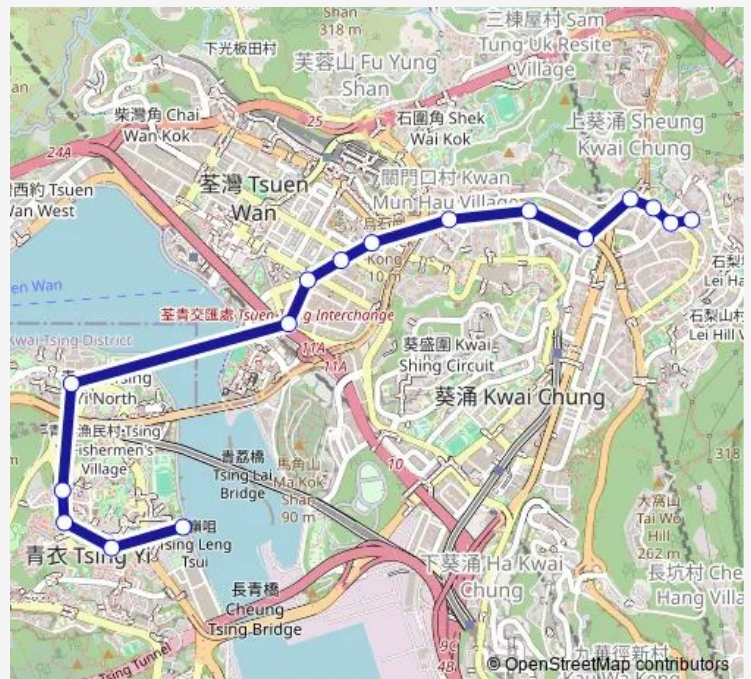

MA TAU PA ROAD NEAR CHELSEA COURT

TEXACO ROAD, OUTSIDE TSUEN WAN INDUSTRIAL CENTRE

CHEUNG ON BUS TERMINUS

Route schedule

SHEK YAM BUS TERMINUS — TSING YI FERRY PIER TERMINUS|TSING YI FERRY PIER MINIBUS TERMINUS

Monday	06:15-20:07
Tuesday	06:15-20:07
Wednesday	06:15-20:07
Thursday	06:15-20:07
Friday	06:15-20:07
Saturday	06:15-20:07
Sunday	06:15-20:07

Route info

Direction: SHEK YAM BUS TERMINUS

Stops: 16

Trip Duration: 0 hour 20 min