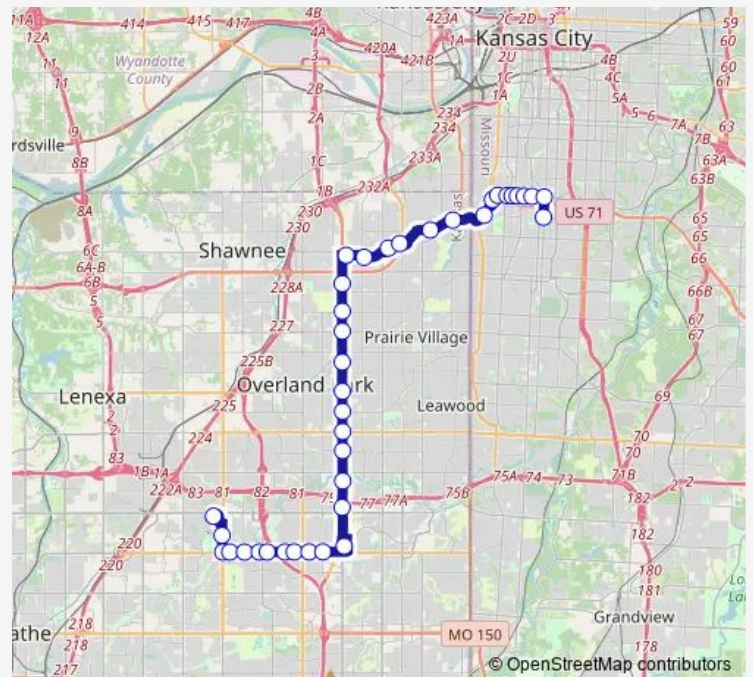

Bus 401 Metcalf-Plaza

Go to website

Direction
 Johnson County Community College Carlsen Center —
 ON Troost AT 51st Sb

38 stops

[Open route schedule](#)

- Johnson County Community College Carlsen Center
- ON Quivira AT 116th ST Sb
- ON W 119th AT Quivira Eastbound
- ON 119th AT Indian Creek Parkway Eastbound
- ON 119th AT Nieman Eastbound
- ON 119th Between Goodard AND Switzer Westbound
- ON 119th AT Grant Eastbound
- ON 119th AT Farley Eastbound Farside
- ON 119th AT Hayes Eastbound
- ON W 119th AT Hemlock Eastbound Nearside
- ON 119th AT Lowell Eastbound
- 119th & Metcalf Walmart #2
- ON Metcalf AT 110th Northbound Farside
- ON Metcalf AT W 105th Nb
- ON Metcalf AT 99th ST Northbound
- ON Metcalf AT 95th ST Northbound Nearside
- ON Metcalf AT 91st ST Nb
- ON Metcalf AT 87th ST Nb
- Metcalf Ave and W 81st St
- ON Metcalf AT 75th ST Northbound
- ON Metcalf AT 71st ST Nb

Route schedule

Johnson County Community College Carlsen Center —
 ON Troost AT 51st Sb

Monday	04:51-21:20
Tuesday	04:51-21:20
Wednesday	04:51-21:20
Thursday	04:51-21:20
Friday	04:51-21:20
Saturday	—
Sunday	—

Route info

Direction: Johnson County Community College Carlsen Center

Stops: 38

Trip Duration: 1 hour 13 min

401 — Metcalf-Plaza

ON Metcalf AT 65th ST Nb

ON Martway ST AT Broadmoor Eastbound

ON Martway ST AT Lamar AVE Eb

Mission Transit Center BAY #1

ON Johnson DR AT ROE AVE Eastbound

Shawnee Mission Pkwy AT Mission Road Eastbound

Shawnee Mission Pkwy AT Belinder Road Eb

ON Ward Pkwy AT 5115 Ward Pkwy Eastbound

ON Roanoke AT 48th Northbound