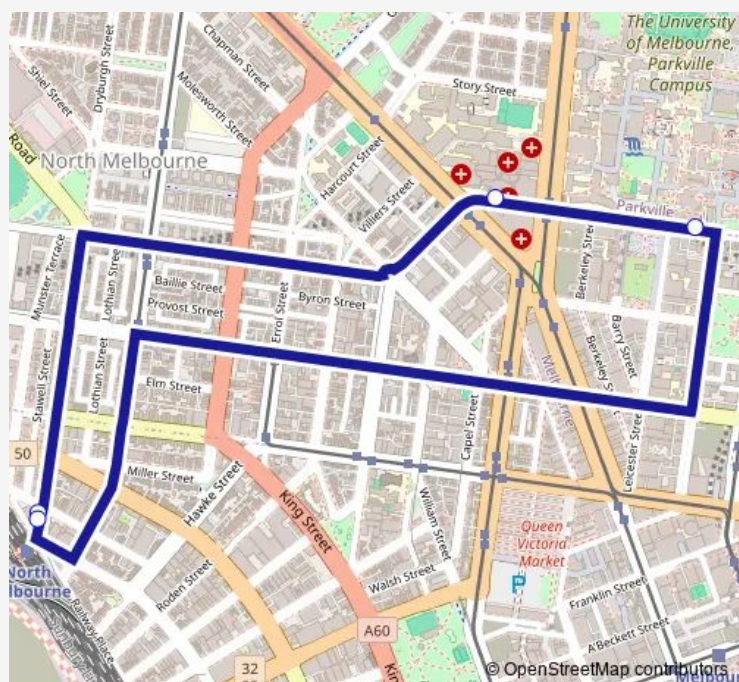

Bus 401 North Melbourne Station - University of Melbourne

[Go to website](#)

Direction

North Melbourne Station/Dryburgh St (West Melbourne) —
North Melbourne Station/Dryburgh St (West Melbourne)

4 stops

[Open route schedule](#)

North Melbourne Station/Dryburgh St (West Melbourne)

Royal Melbourne Hospital/Grattan St (Parkville)

Melbourne University/Grattan St (Carlton)

North Melbourne Station/Dryburgh St (West Melbourne)

Route schedule

North Melbourne Station/Dryburgh St (West Melbourne) —
North Melbourne Station/Dryburgh St (West Melbourne)

Monday 06:30-21:54

Tuesday 06:30-21:54

Wednesday 06:30-21:54

Thursday 06:30-21:54

Friday 06:30-21:54

Saturday —

Sunday —

Route info

Direction: North Melbourne Station/Dryburgh St (West Melbourne)

Stops: 4

Trip Duration: 0 hour 24 min

401 — North Melbourne Station - University of Melbourne

401 Bus time schedules and route maps are available in an offline PDF at busmaps.com. Use the busmaps.com website to see live bus times, train schedule or subway schedule, and step-by-step directions for all public transit in Melbourne