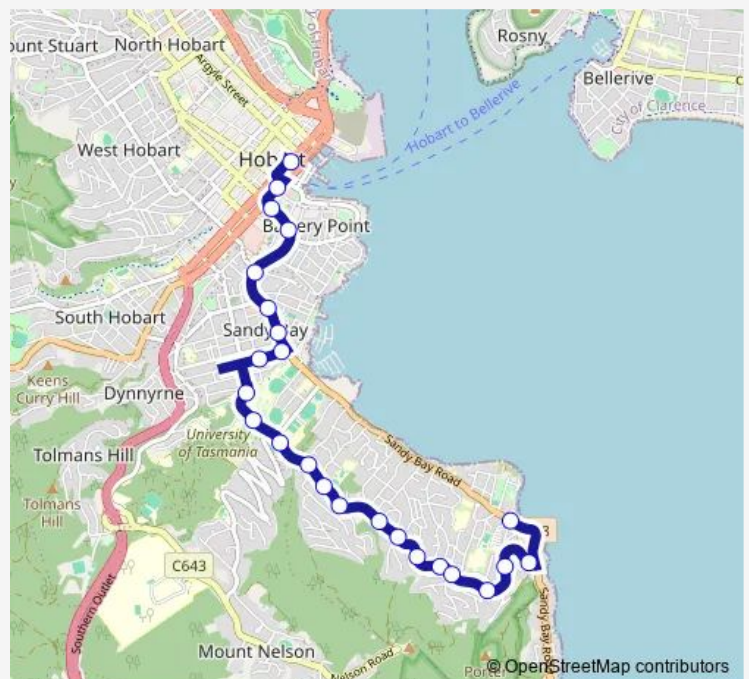

Stop 20, opp.No.432 Churchill Ave

Stop 21, No.457 Churchill Ave

Stop 22, No.495 Churchill Ave

Route schedule

Hobart City Interchange Stop D3 — Stop 18, No.625 Sandy Bay Rd (cnr Wayne Ave)

Monday	07:03-22:40
Tuesday	07:03-22:40
Wednesday	07:03-22:40
Thursday	07:03-22:40
Friday	07:03-00:40 ⁺¹
Saturday	08:13-00:40 ⁺¹
Sunday	08:40-18:40

Route info

Direction: Hobart City Interchange Stop D3

Stops: 24

Trip Duration: 0 hour 15 min

Stop 23, opp No.530 Churchill Ave

Stop 24, opp.No.566 Churchill Ave

Stop 18, No.625 Sandy Bay Rd (cnr Wayne Ave)

Direction

Stop 16, No.646 Sandy Bay Rd — Macquarie St outside St Davids Cathedral

24 stops

[Open route schedule](#)

Stop 16, No.646 Sandy Bay Rd

Stop 17, No.674 Sandy Bay Rd

Stop 23, No.556 Churchill Ave

Stop 22, No.530 Churchill Ave

Direction: Stop 16, No.646 Sandy Bay Rd

Stops: 24

Trip Duration: 0 hour 20 min

401 Bus time schedules and route maps are available in an offline PDF at busmaps.com. Use the busmaps.com website to see live bus times, train schedule or subway schedule, and step-by-step directions for all public transit in Hobart