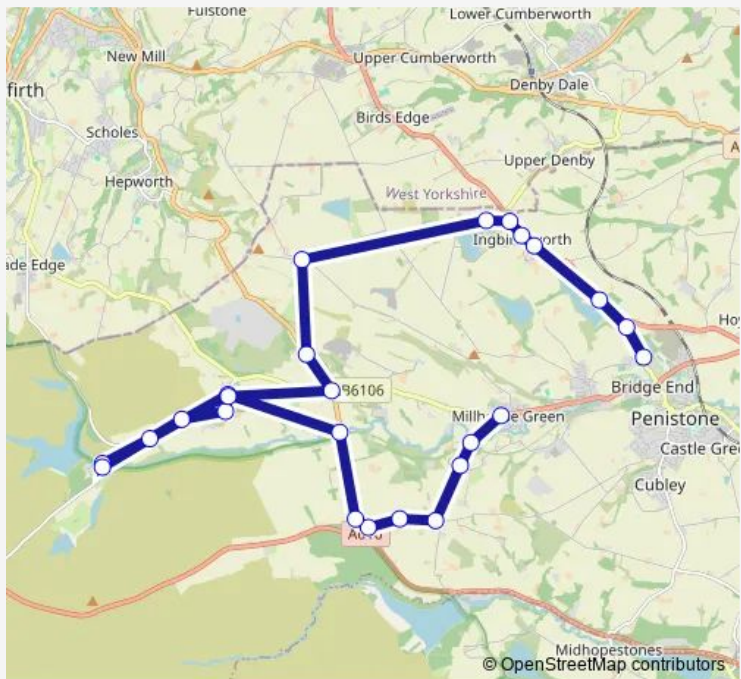

Bus 401 Millhouse Green - Penistone Grammar School

[Go to website](#)

Direction
 Manchester Road/West End Avenue — Penistone Grammar School Bus Park/Huddersfield R
 25 stops
[Open route schedule](#)

- Manchester Road/West End Avenue
- Manchester Road/Bullhouse Lane
- Manchester Road/Liley Lane
- Manchester Road/Fulshaw Lane
- Manchester Road/Whams Road
- Manchester Road/Whams Lane
- Whams Road/Old Manchester Road
- Whams Road/Lee Lane
- Brook Hill Lane/Flint Lane
- Brook Hill Lane/Townhead
- Windle Edge/Bridge Hill Road
- Dunford Bridge Car Park/Windle Edge
- Brook Hill Lane/Cliff Lane
- Brook Hill Lane/Brook Hill Lane
- Brook Hill Lane/Flint Lane
- Whams Road/Bents Road
- Whams Road/Middlecliffe Drive
- Lower Maythorn Lane/Upper Maythorn Lane
- Wellthorne Lane/Annat Royd Lane
- Huddersfield Road/Wellthorne Lane
- Huddersfield Road/Park House Court

Route info
 Direction: Manchester Road/West End Avenue
 Stops: 25
 Trip Duration: 0 hour 45 min

401 — Millhouse Green - Penistone Grammar School **BusMaps**

Huddersfield Road/Mill Lane

Huddersfield Road/Carr Head Lane

Huddersfield Road/Wellhouse Lane

Penistone Grammar School Bus Park/Huddersfield R

Direction

Penistone Grammar School Bus Park/Huddersfield R —
Manchester Road/West End Avenue

27 stops

[Open route schedule](#)

Brook Hill Lane/Flint Lane

Brook Hill Lane/Townhead

Windle Edge/Bridge Hill Road

Dunford Bridge Car Park/Windle Edge

Brook Hill Lane/Cliff Lane

Brook Hill Lane/Flint Lane

Whams Road/Old Manchester Road

Manchester Road/Whams Lane