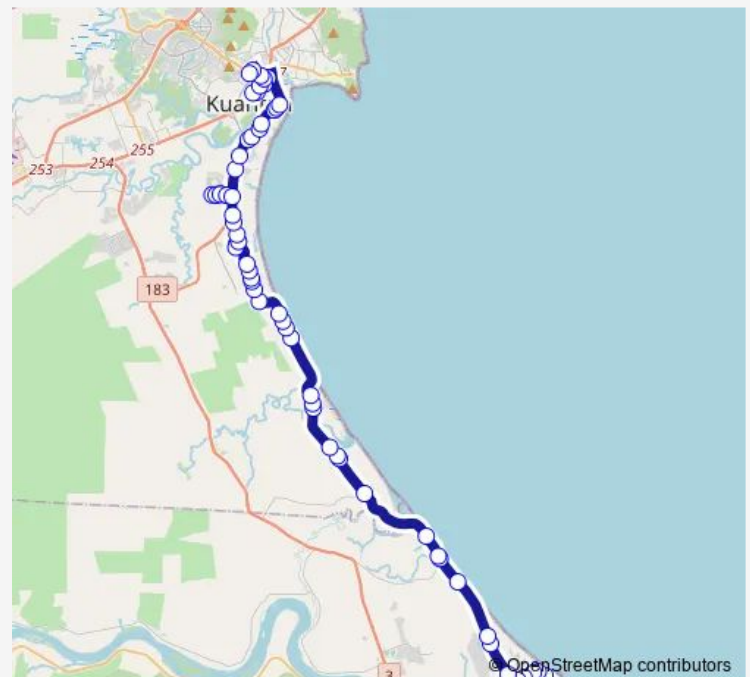

Menara Tm

THE Saddle Resort

Pantai Sepat 2

Route schedule

(M) Rtc — (M) Hentian Bandar

Monday	08:00-18:00
Tuesday	08:00-18:00
Wednesday	08:00-18:00
Thursday	08:00-18:00
Friday	08:00-18:00
Saturday	08:00-18:00
Sunday	08:00-18:00

Route info

Direction: (M) Rtc

Stops: 60

Trip Duration: 1 hour 10 min

401 — Hentian Bandar-RTC Kuala Pahang

Pantai Sepat 1

Masjid Pantai Sepat

Mabiq