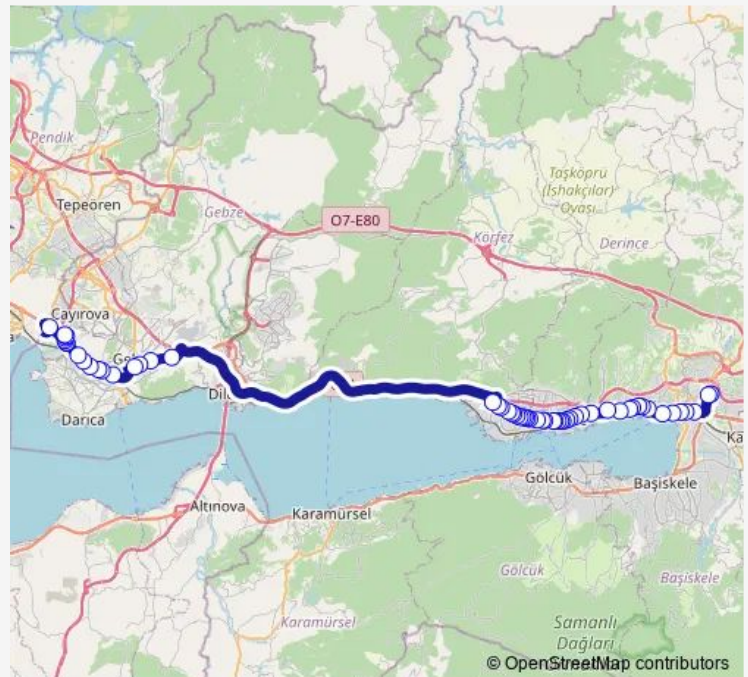

### Route schedule

Doğu Terminali Çıkış — Kent Önü

Monday 06:10-18:58

Tuesday 06:10-18:58

Wednesday 06:10-18:58

Thursday 06:10-18:58

Friday 06:10-18:58

Saturday 06:20-19:34

### Route info

Direction: Doğu Terminali Çıkış

Stops: 56

Trip Duration: 1 hour 25 min

■ 401 — Gebze -İzmit(Tem)

BusMaps

Limanyolu Kavşađı

Bahar Cad.

## Route info

Direction: Kent Önü

Stops: 52

Trip Duration: 1 hour 23 min

60 Evler

44 Evler 2

Irmak Sokak

İřaret