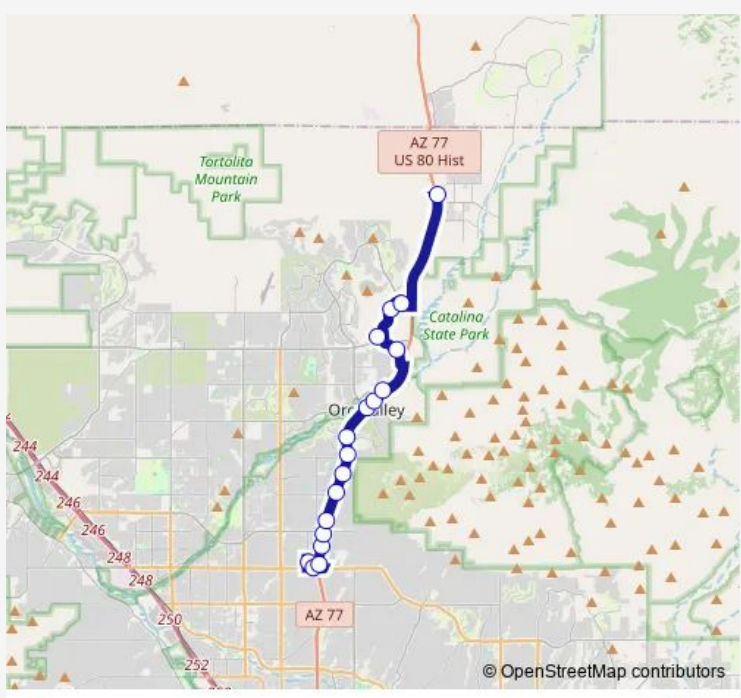

Bus 401 N Oracle/Catalina

[Go to website](#)

Direction
 SS/Tohono Chul Gardens (Inside) — SS/Hawser St/Oracle (Se)
 18 stops
[Open route schedule](#)

- SS/Tohono Chul Gardens (Inside)
- Ina/Via Ponte (Sw)
- Oracle/Ina (Ne)
- Oracle/Suffolk Dr (Ne)
- Oracle/Magee (Se)
- Oracle/Mountain Vista (Ne)
- Oracle/Hardy Rd (Ne)
- Oracle/C Concordia (Ne)
- Oracle/Linda Vista (Ne)
- Oracle/EI Conquistador Wy (Ne)
- Oracle/1st Av (Orovalley) (Ne)
- Oracle/La Reserve (Ne)
- SS/Steampumpwy/Oraclerd (Nw)
- Innovation Market Dr/Oracle Rd (Nw)
- SS/Tangarine/Innovation Park Dr (Nw)
- SS/Innovation Pk Dr/Vistoso Commerce PI (Ne)
- SS/Rancho Vistoso/Pusch Mountain View (Inside)
- SS/Hawser St/Oracle (Se)

Direction

SS/Hawser St/Oracle (Se) — SS/Tohono Chul Gardens (Inside)

17 stops

[Open route schedule](#)

SS/Hawser St/Oracle (Se)

Rancho Vistoso/Pusch Mountain View (Nw)

Innovation Pk Dr/Vistoso Commerce Pl (Nw)

SS/Tangarine/Innovation Park Dr (Nw)

SS/Innovation Marketplace/Oracle (Sw)

SS/Steampumpwy/Oraclerd (Nw)

Oracle/Hanley Blvd (Sw)

Oracle/1st Av (Orovalley) (Sw)

Oracle/El Conquistador Wy (Sw)

Oracle/Linda Vista (Sw)

Thursday 06:37-17:37

Friday 06:37-17:37

Saturday —

Sunday —

Route info

Direction: SS/Hawser St/Oracle (Se)

Stops: 17

Trip Duration: 0 hour 39 min