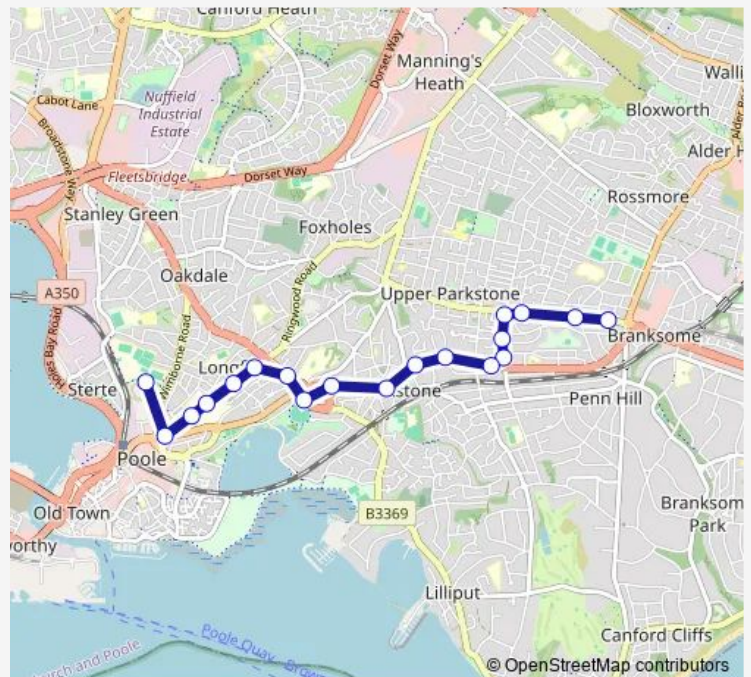

Bus 401 Poole High School - Branksome

[Go to website](#)

Direction

Tennyson Buildings — Poole High School

19 stops

[Open route schedule](#)

- Tennyson Buildings
- Loch Road
- Jubilee Road
- Top of Richmond Road
- Courthill Road
- St Dunstans Church
- Marlborough Road
- Castle Hill
- Ashley Cross Post Office
- Ashley Cross
- Willow Park
- Park Gates
- Fernside Avenue
- Shah of Persia
- Garland Road
- Poole Hospital
- Longfleet Road Garage
- The George
- Poole High School

Route schedule

Tennyson Buildings — Poole High School

Monday	07:35
Tuesday	07:35
Wednesday	07:35
Thursday	07:35
Friday	07:35
Saturday	—
Sunday	—

Route info

Direction: Tennyson Buildings

Stops: 19

Trip Duration: 0 hour 33 min

■ 401 — Poole High School - Branksome

Direction

Poole High School — Tennyson Buildings

17 stops

[Open route schedule](#)

Poole High School

The George

Longfleet Road Garage

Monday 15:05

Tuesday 15:05

Wednesday 15:05

Thursday 15:05

Friday 15:05

Saturday —

Sunday —

Route info