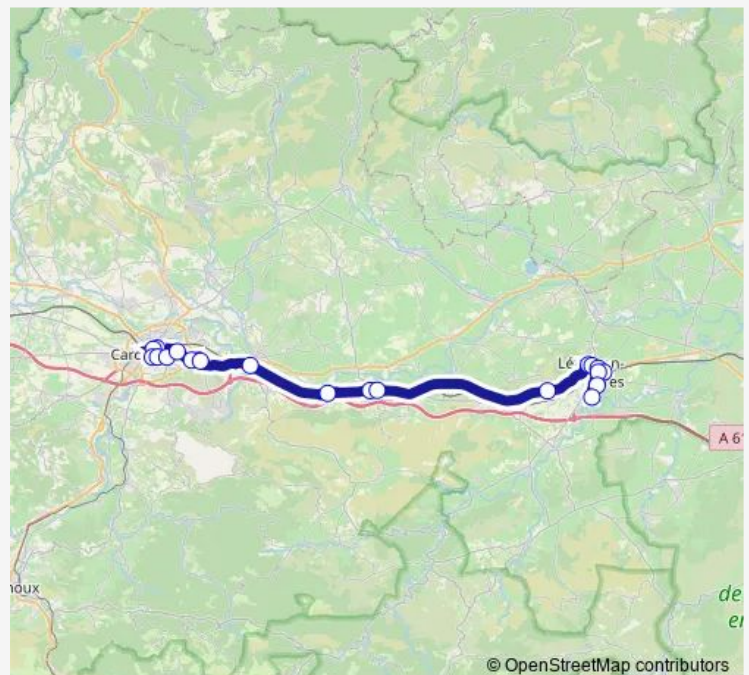

Monday 07:04

Tuesday 07:04

Wednesday 07:04

Thursday 07:04

Friday 07:04

Saturday —

Sunday —

Route info

Direction: Capendu - Gendarmerie

Stops: 7

Trip Duration: 0 hour 37 min

401 — Carcassonne - Lezignan

Direction

Lézignan-Corbières - Campus — Carcassonne - Varsovie

17 stops

[Open route schedule](#)